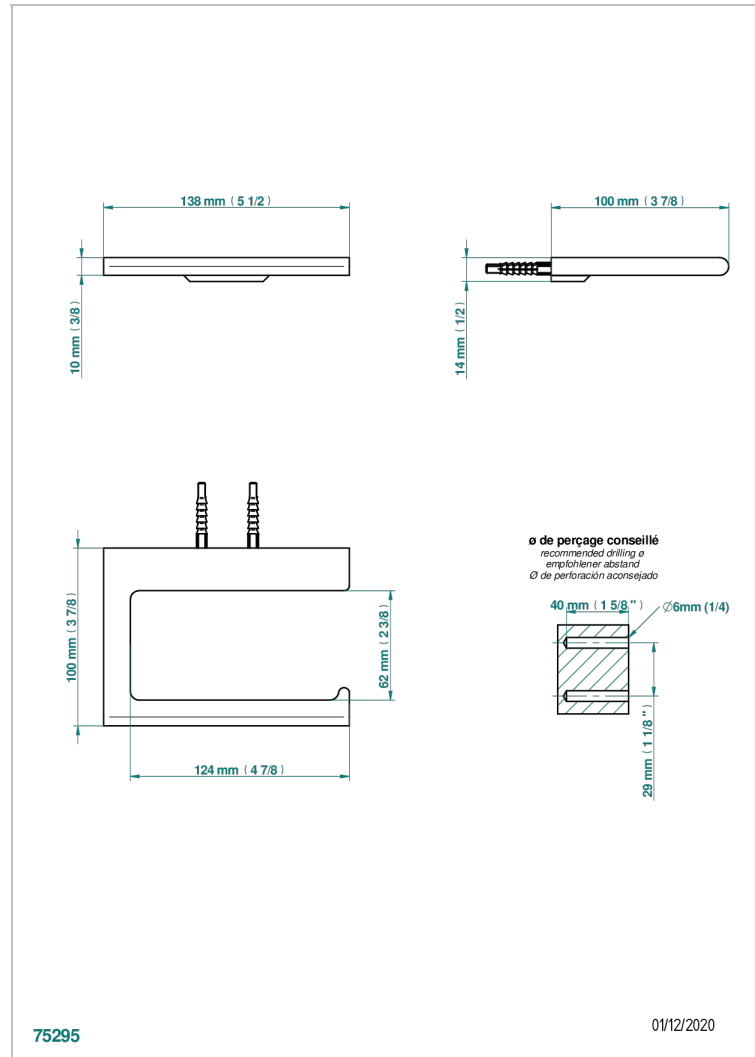

ICON-X TITANIUM

U7L-538A

Toilet paper holder, single mount without cover

CHARACTERISTIC

- Icon-x titanium
- Toilet paper holder, single mount without cover

AVAILABLE FINITIONS

Black ceram - D30
Blush PVD - H62
Brass color PVD - H49
Brown bronze color PVD - F33
Chrome polished - A02
Gold color PVD - H52