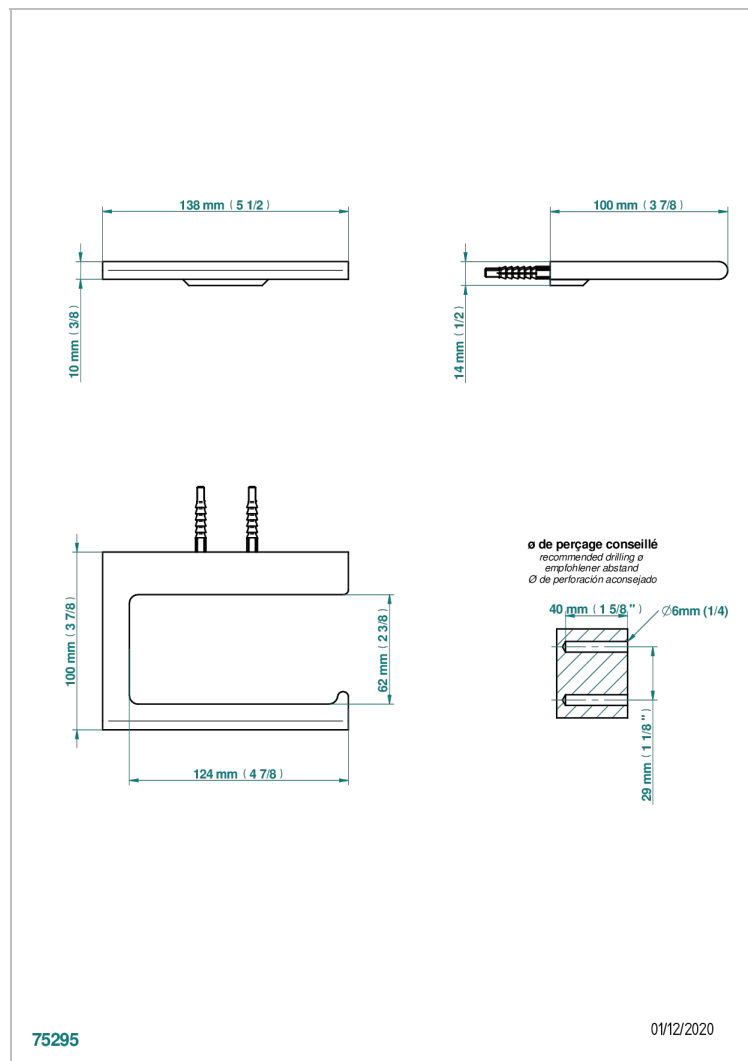

ICON-X METAL INLAYS WITH LEVER HANDLES

U7K-538A

Toilet paper holder, single mount without cover

CHARACTERISTIC

- Icon-x metal inlays with lever handles
- Toilet paper holder, single mount without cover

AVAILABLE FINITIONS