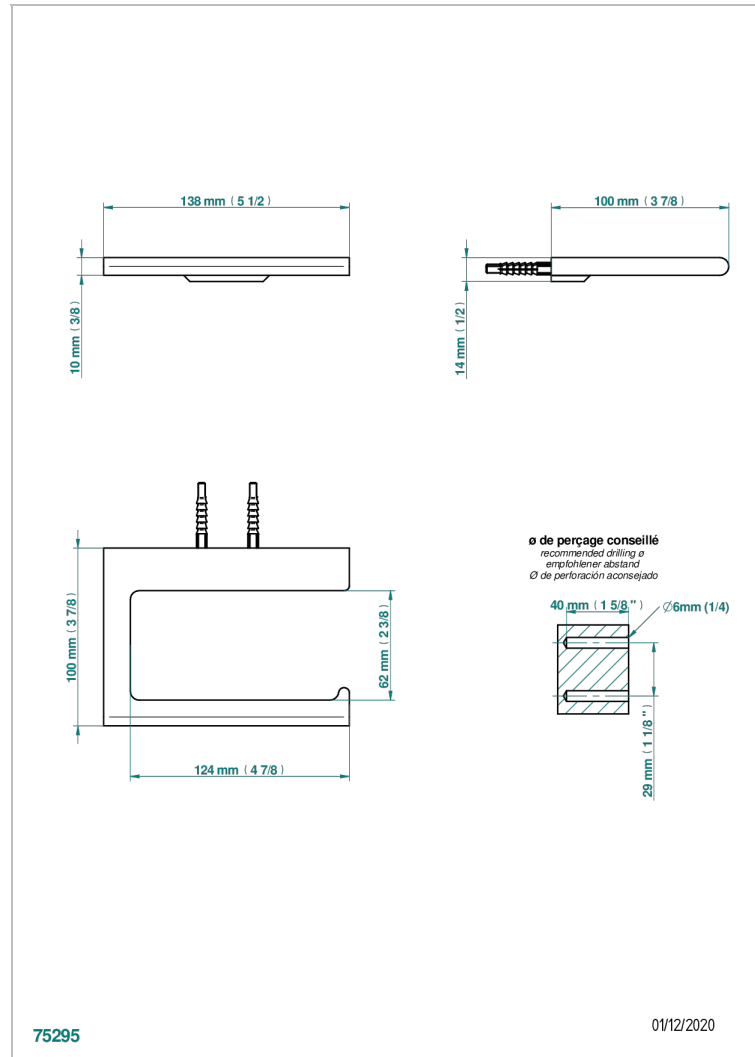

ICON-X METAL INLAYS

U7J-542

Reserve toilet paper holder

THG[®]
PARIS

CHARACTERISTIC

- Icon-x metal inlays
- Reserve toilet paper holder

AVAILABLE FINITIONS

Black ceram - D30
Blush PVD - H62
Brass color PVD - H49
Brown bronze color PVD - F33
Chrome polished - A02
Gold color PVD - H52

Nickel antique / Sovereign - H28
Nickel color PVD - H55
Nickel polished - B01
Polished chrome with gold inlay - GA1
Soft gold - F30
Soft matt gold - F31

Umber PVD - H66