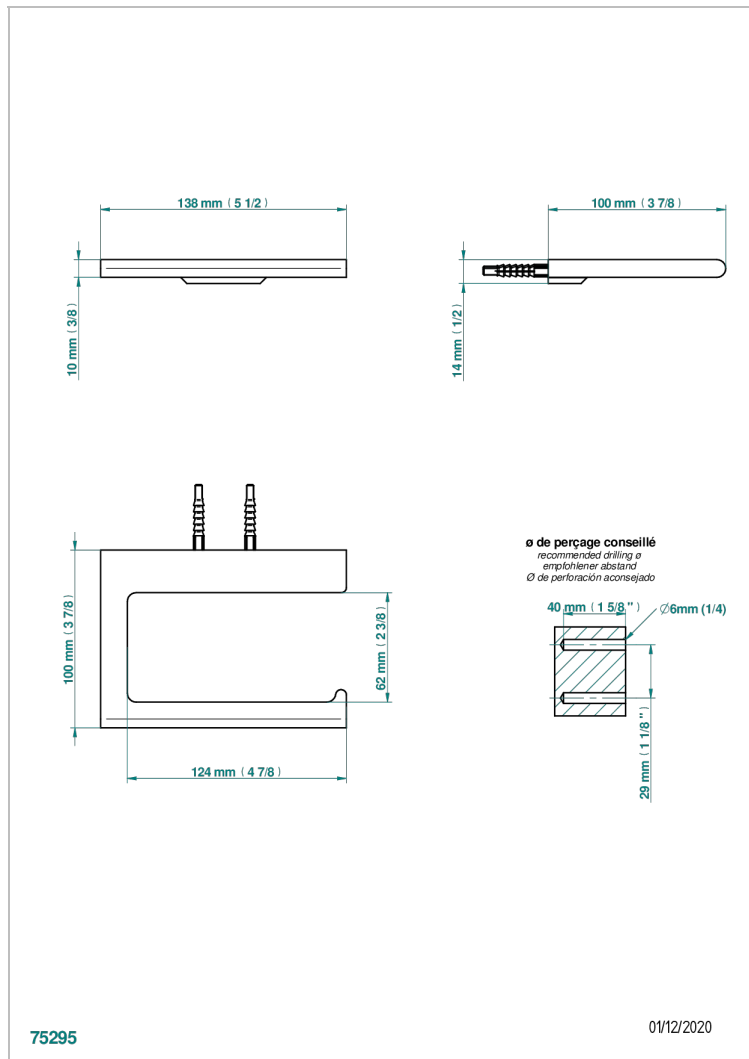

# ICON-X METAL INLAYS

U7J-538A

Toilet paper holder, single mount without cover

## CHARACTERISTIC

- Icon-x metal inlays
- Toilet paper holder, single mount without cover