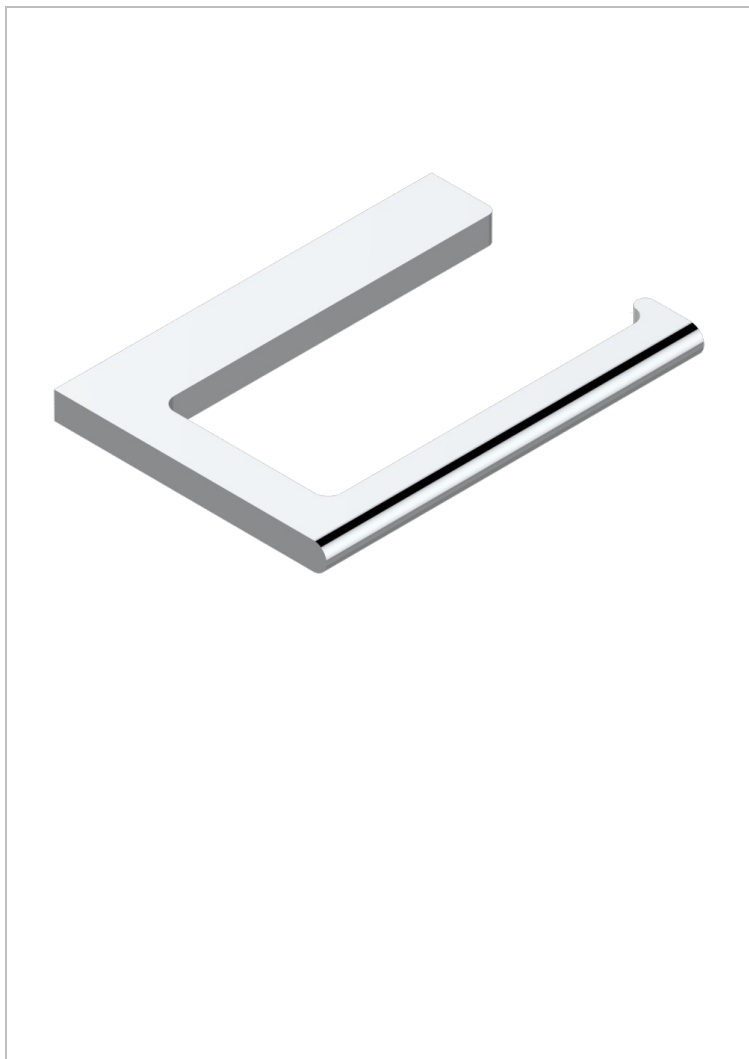

# ICON-X METAL INLAYS

U7J-538A

Toilet paper holder, single mount without cover

## CHARACTERISTIC

- Icon-x metal inlays
- Toilet paper holder, single mount without cover