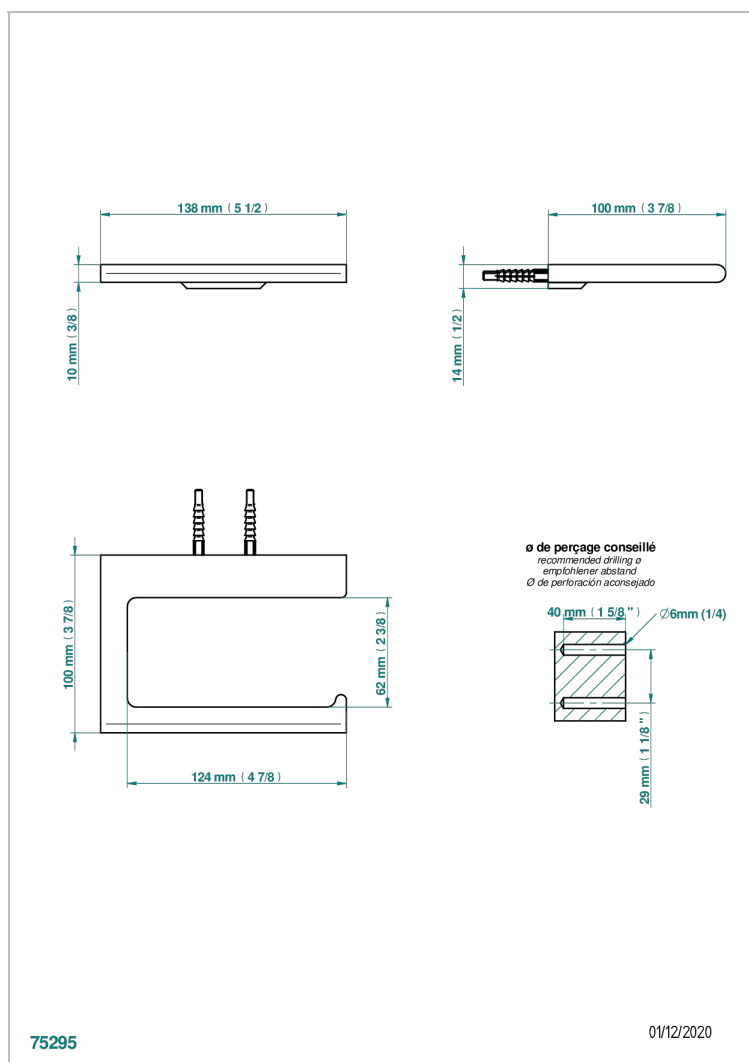

ICON-X WITH LEVER HANDLES

U7H-542

Reserve toilet paper holder

THG[®]
PARIS

CHARACTERISTIC

- Icon-x with lever handles
- Reserve toilet paper holder

AVAILABLE FINITIONS

Black ceram - D30
Blush PVD - H62
Brass color PVD - H49
Brown bronze color PVD - F33
Chrome polished - A02
Gold color PVD - H52