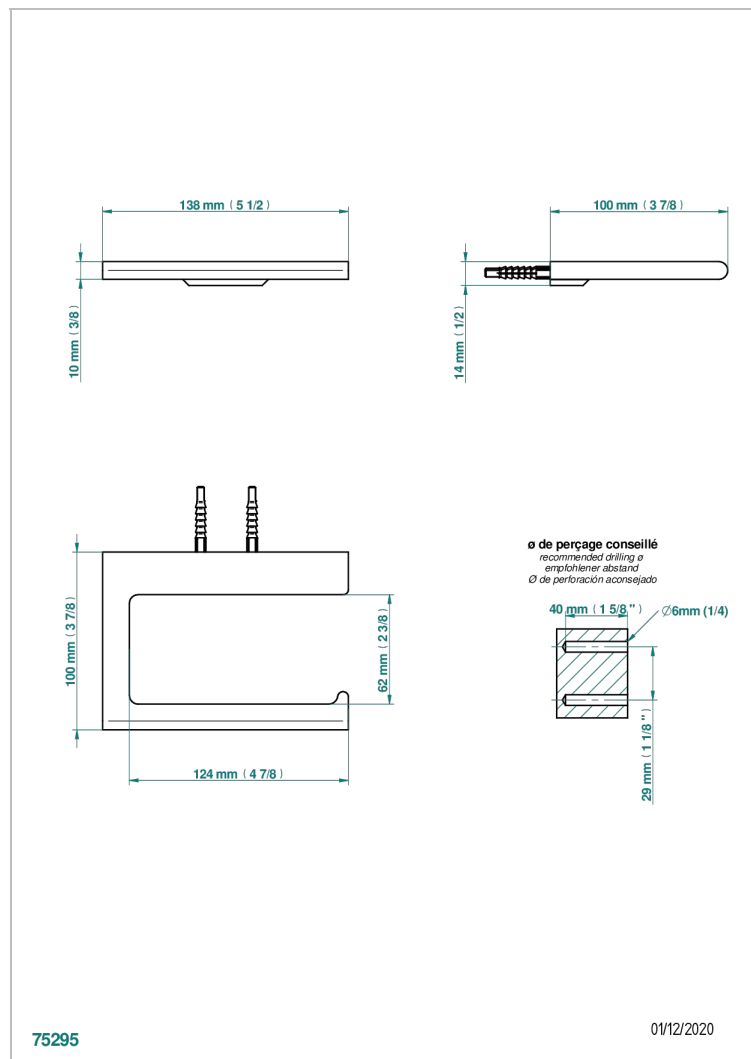

ICON-X WITH LEVER HANDLES

U7H-538A

THG[®]
PARIS

Toilet paper holder, single mount without cover

CHARACTERISTIC

- Icon-x with lever handles
- Toilet paper holder, single mount without cover

AVAILABLE FINITIONS