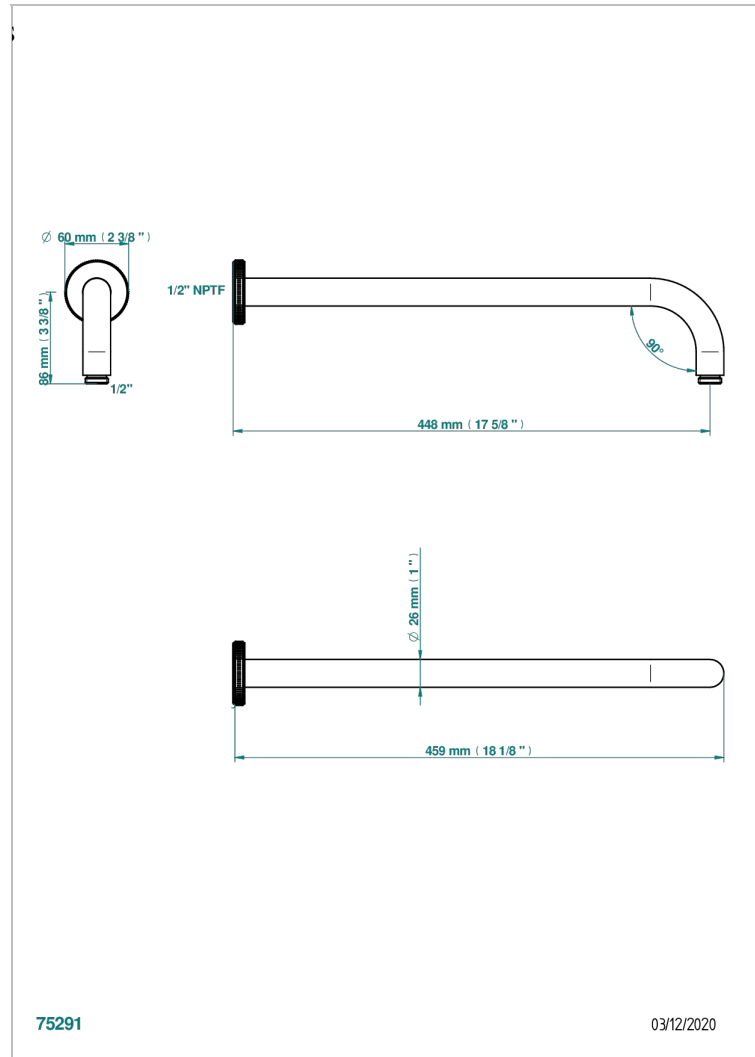

HIRONDELLES GOLD STAMPED

A4L-84L/US

Horizontal shower arm, 90°, lg: 17"

THG[®]
PARIS

75291

03/12/2020

CHARACTERISTIC

- Hironnelles Gold stamped
- Horizontal shower arm, 90°, lg: 17"