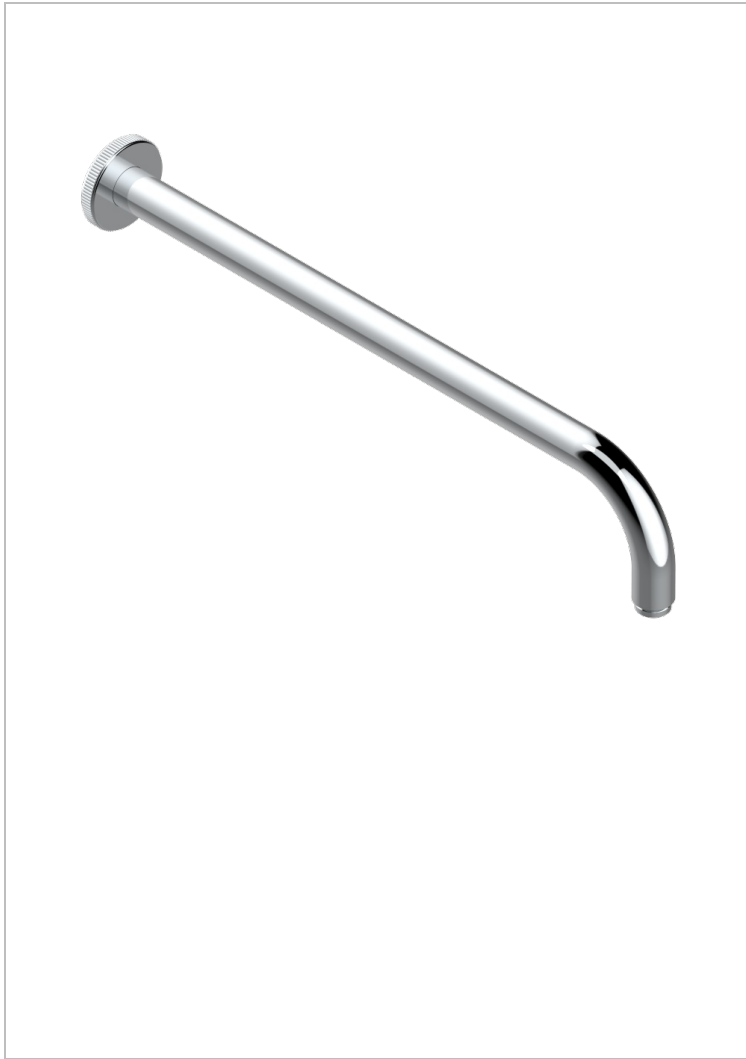

HIRONDELLES

A4J-84L

Wall mounted shower arm, length: 450 mm, 90°

THG[®]
PARIS

CHARACTERISTIC

- Hirondelles
- Wall mounted shower arm, length: 450 mm, 90°

AVAILABLE FINITIONS

Antique nickel - H28
Black ceram - D30
Blush PVD - H62
Brass color PVD - H49
Brown bronze color PVD - F33
Gold color PVD - H52

Graphite PVD - H64
Lacquered light bronze - D01
Matt Umber PVD - H67
Matt blush PVD - H60
Matt brass color PVD - H50
Matt brown bronze color PVD - F34

Matt chrome - C02
Matt gold - F07
Matt gold color PVD - H53
Matt graphite PVD - H65
Matt nickel (color finish) - C01
Matt nickel color PVD - H56

Nickel color PVD - H55
Polished chrome (color finish) - A02
Polished gold (color finish) - F01
Polished nickel - B01
Soft gold - F30
Soft matt gold - F31

Umber PVD - H66
Varnished matt antique red copper
(color finish) - H07