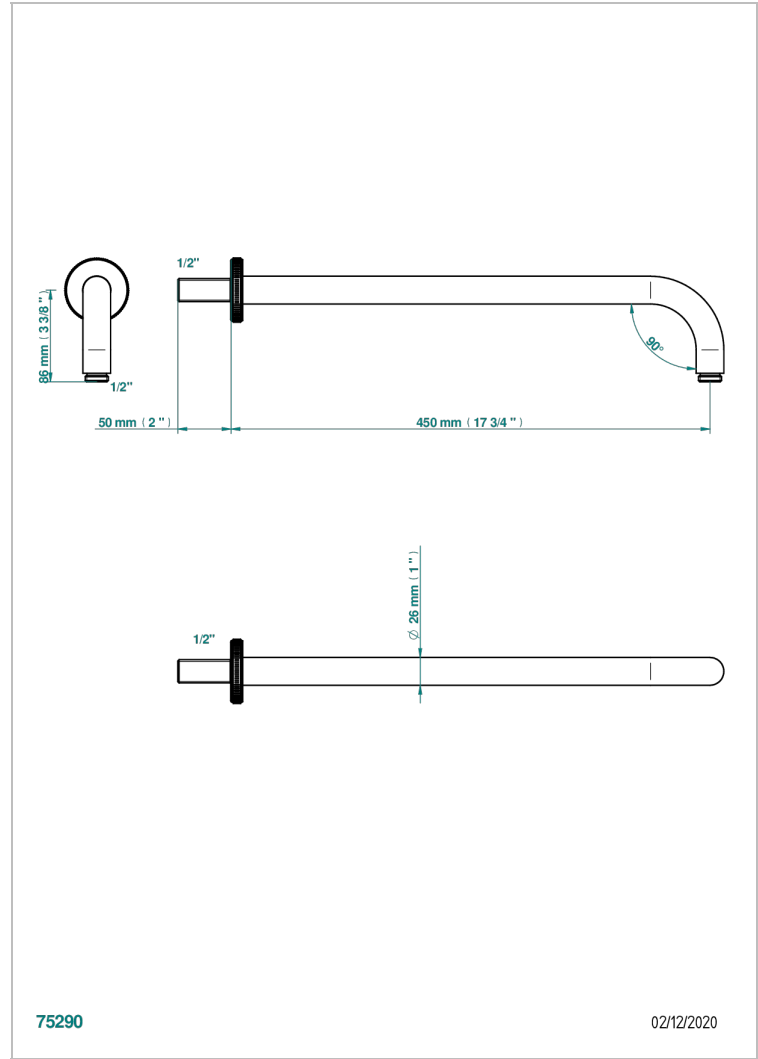

HIRONDELLES

A4J-84L

Wall mounted shower arm, length: 450 mm, 90°

THG[®]
PARIS

CHARACTERISTIC

- Hirondelles
- Wall mounted shower arm, length: 450 mm, 90°

AVAILABLE FINITIONS

Antique nickel - H28
Black ceram - D30
Blush PVD - H62
Brass color PVD - H49
Brown bronze color PVD - F33
Gold color PVD - H52

Nickel color PVD - H55
Polished chrome (color finish) - A02
Polished gold (color finish) - F01
Polished nickel - B01
Soft gold - F30
Soft matt gold - F31

Umber PVD - H66
Varnished matt antique red copper
(color finish) - H07