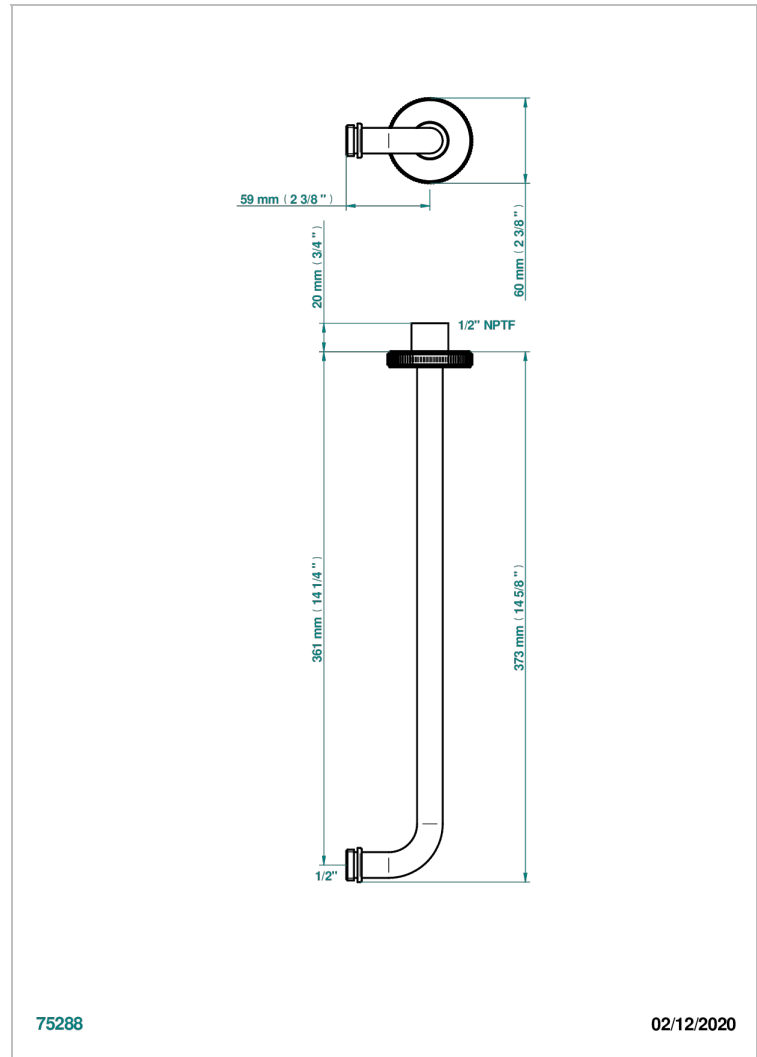

HIRONDELLES GOLD STAMPED

A4L-84BC/US

Horizontal shower arm, 90° 14" long

THG[®]
PARIS

75288

02/12/2020

CHARACTERISTIC

- Hironnelles Gold stamped
- Horizontal shower arm, 90° 14" long