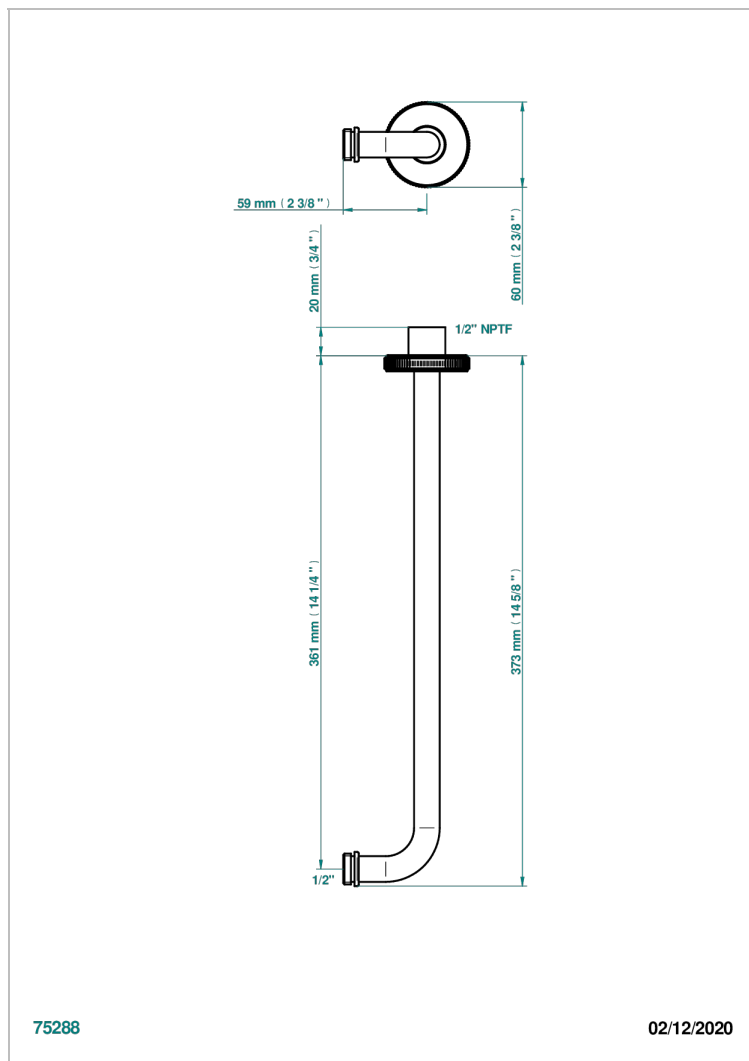

HIRONDELLES PLATINUM STAMPED

A4K-84BC/US

Horizontal shower arm, 90° 14" long

THG[®]
PARIS

75288

02/12/2020

CHARACTERISTIC

- Hironnelles Platinum stamped
- Horizontal shower arm, 90° 14" long