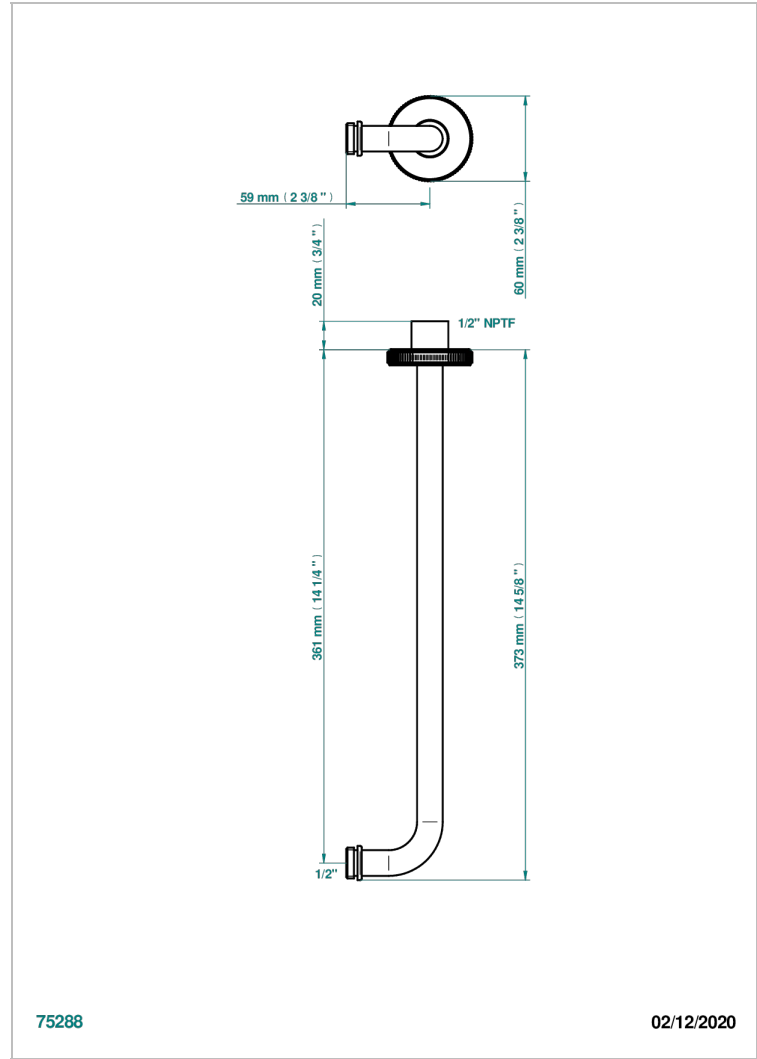

HIRONDELLES

A4J-84BC/US

Horizontal shower arm, 90° 14" long

75288

02/12/2020

CHARACTERISTIC

- Hirondelles
- Horizontal shower arm, 90° 14" long

AVAILABLE FINITIONS