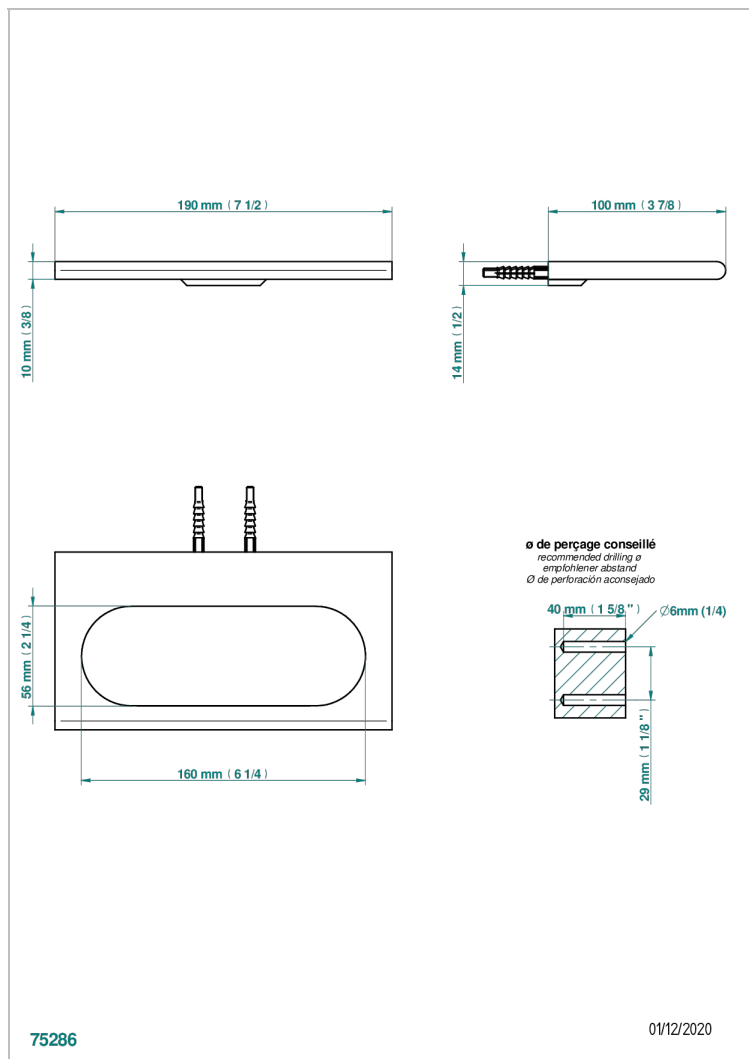

# ICON-X CARBON GOLD WITH LEVER HANDLES

U7T-504N

Towel ring

## CHARACTERISTIC

- Icon-x carbon gold with lever handles
- Towel ring