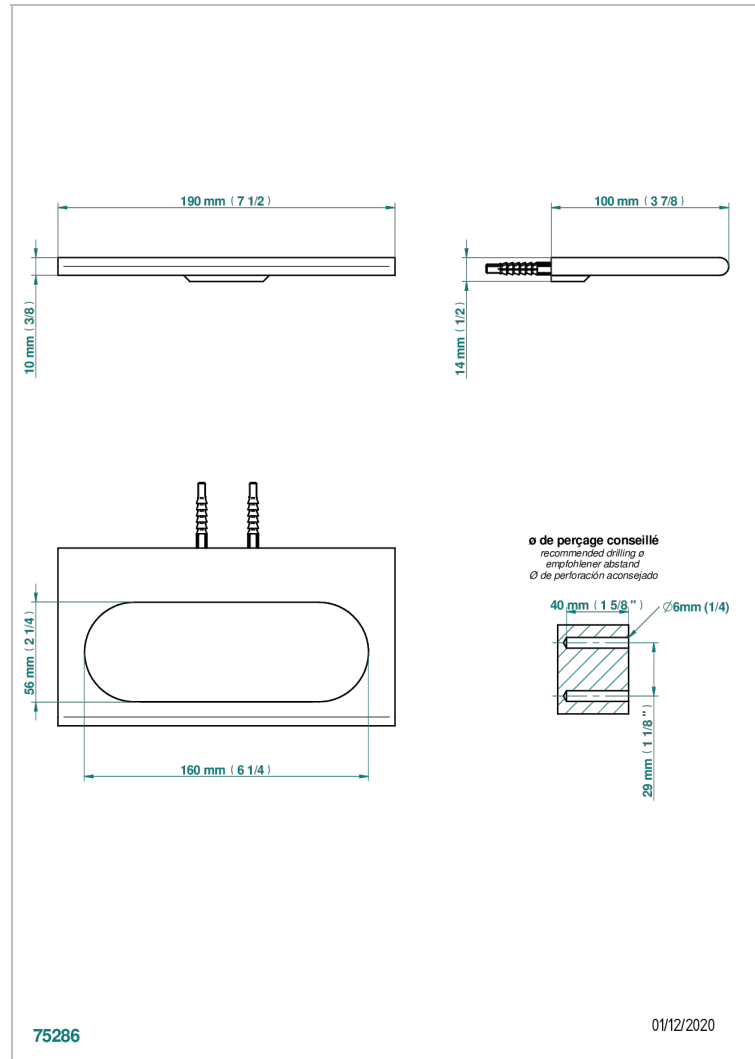

ICON-X CARBON GOLD WITH LEVER

U7T-504N

Single towel ring

THG[®]
PARIS

CHARACTERISTIC

- Icon-x carbon gold with lever
- Single towel ring

AVAILABLE FINITIONS

Antique nickel - H28
Black ceram - D30
Blush PVD - H62
Brass color PVD - H49
Brown bronze color PVD - F33
Gold color PVD - H52