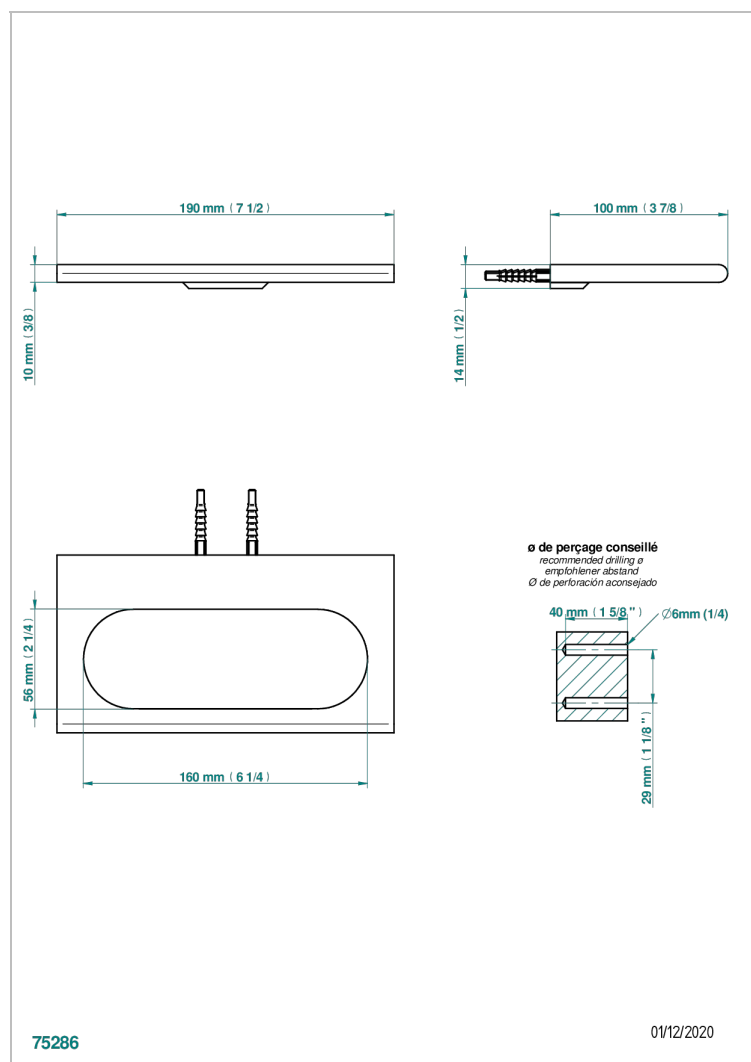

ICON-X CARBON GOLD WITH LEVER

U7T-504N

Single towel ring

THG[®]
PARIS

CHARACTERISTIC

- Icon-x carbon gold with lever
- Single towel ring

AVAILABLE FINITIONS

Antique nickel - H28
Black ceram - D30
Blush PVD - H62
Brass color PVD - H49
Brown bronze color PVD - F33
Gold color PVD - H52