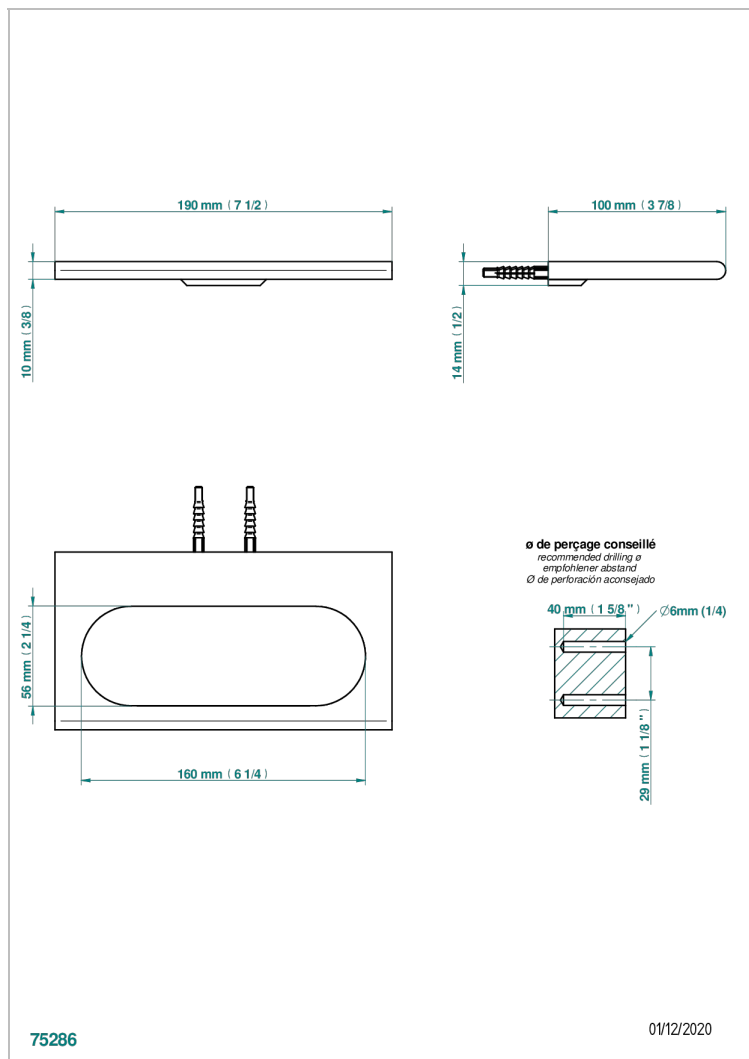

ICON-X CARBON GOLD

U7S-504N

Towel ring

THG[®]
PARIS

CHARACTERISTIC

- Icon-x carbon gold
- Towel ring

AVAILABLE FINITIONS

Black ceram - D30
Blush PVD - H62
Brass color PVD - H49
Brown bronze color PVD - F33
Chrome polished - A02
Gold color PVD - H52