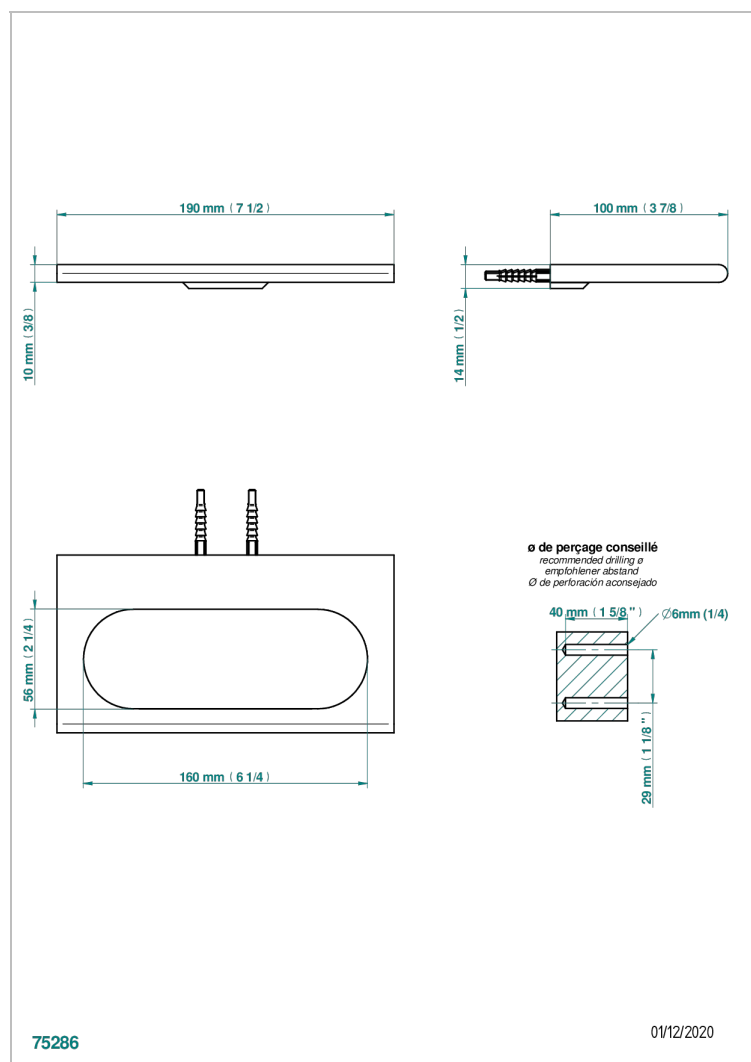

ICON-X CARBON GOLD

U7S-504N

Single towel ring

THG[®]
PARIS

CHARACTERISTIC

- Icon-x carbon gold
- Single towel ring

AVAILABLE FINITIONS

Antique nickel - H28
Black ceram - D30
Blush PVD - H62
Brass color PVD - H49
Brown bronze color PVD - F33
Gold color PVD - H52