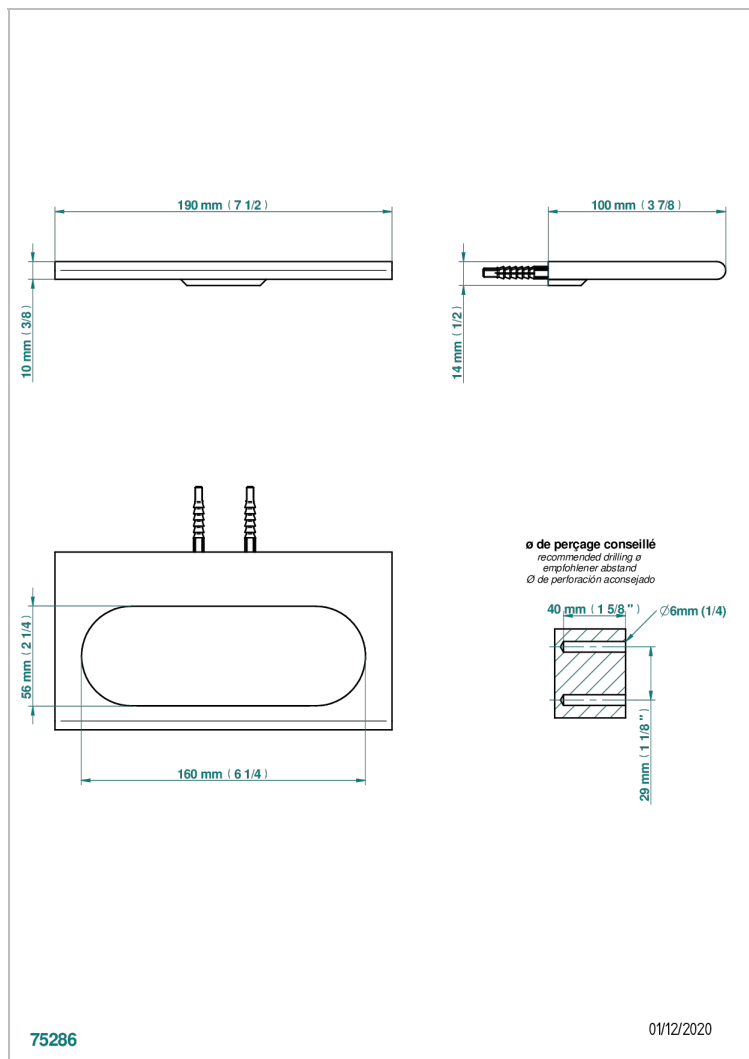

ICON-X CARBON GOLD

U7S-504N

Single towel ring

THG[®]
PARIS

CHARACTERISTIC

- Icon-x carbon gold
- Single towel ring

AVAILABLE FINITIONS

Antique nickel - H28
Black ceram - D30
Blush PVD - H62
Brass color PVD - H49
Brown bronze color PVD - F33
Gold color PVD - H52