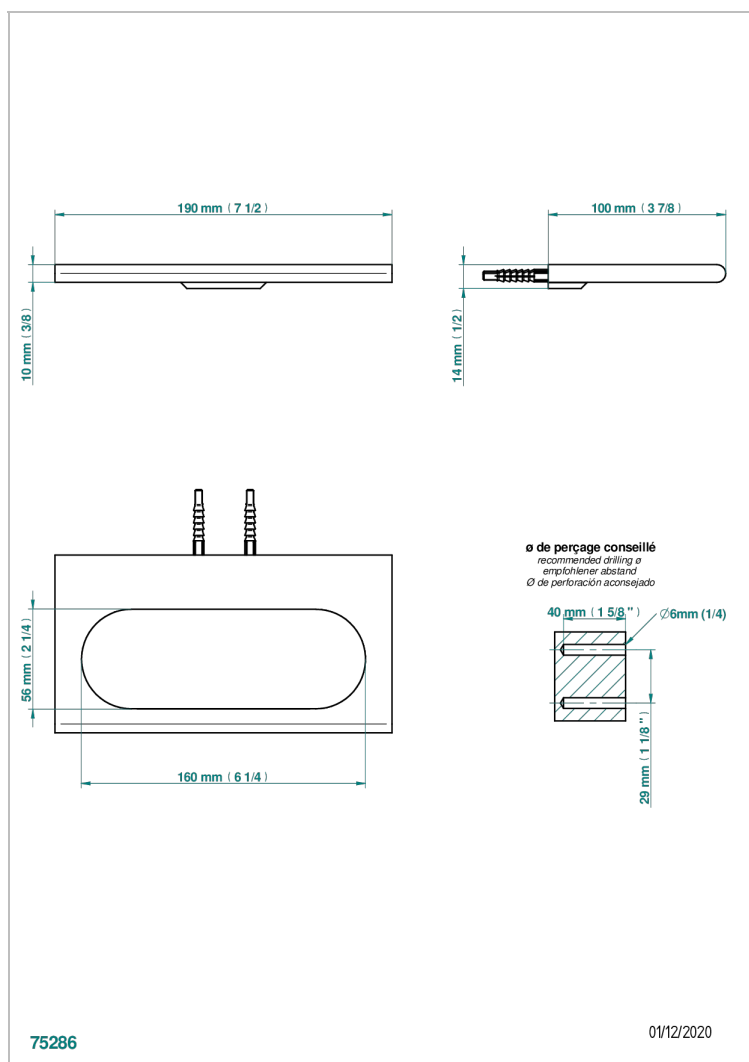

# ICON-X - TITANIUM WITH LEVER HANDLES

U7M-504N

Towel ring

THG<sup>®</sup>  
PARIS

## CHARACTERISTIC

- Icon-x - titanium with lever handles
- Towel ring