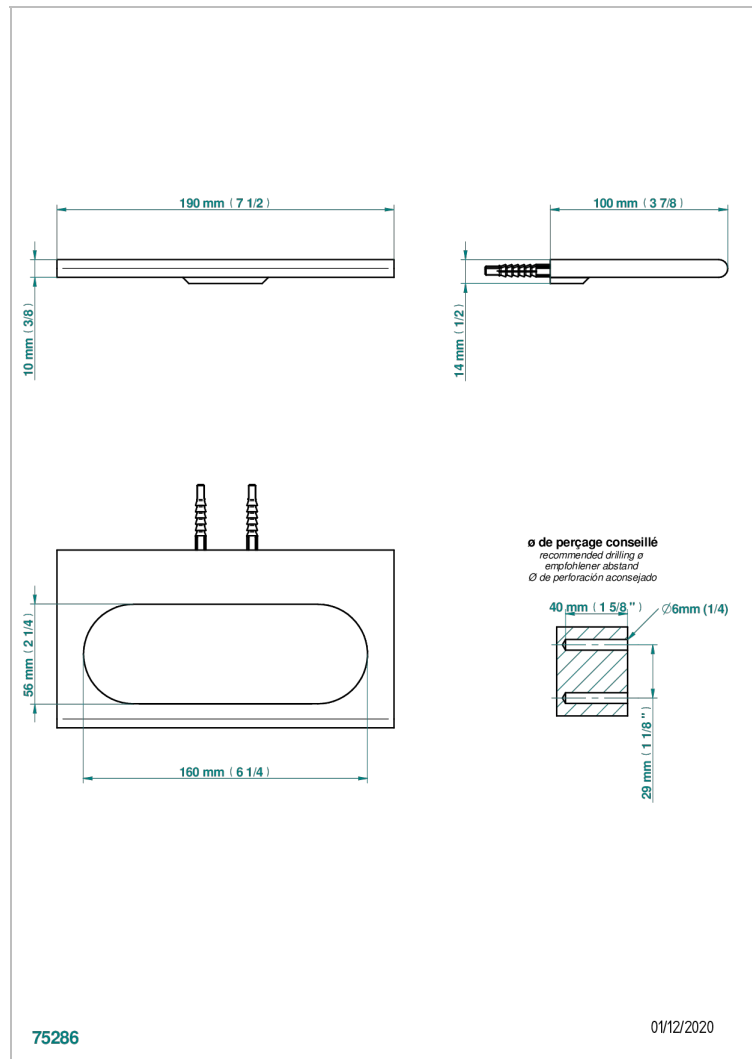

# ICON-X TITANIUM WITH LEVER

U7M-504N

Single towel ring

THG<sup>®</sup>  
PARIS

## CHARACTERISTIC

- Icon-x titanium with lever
- Single towel ring