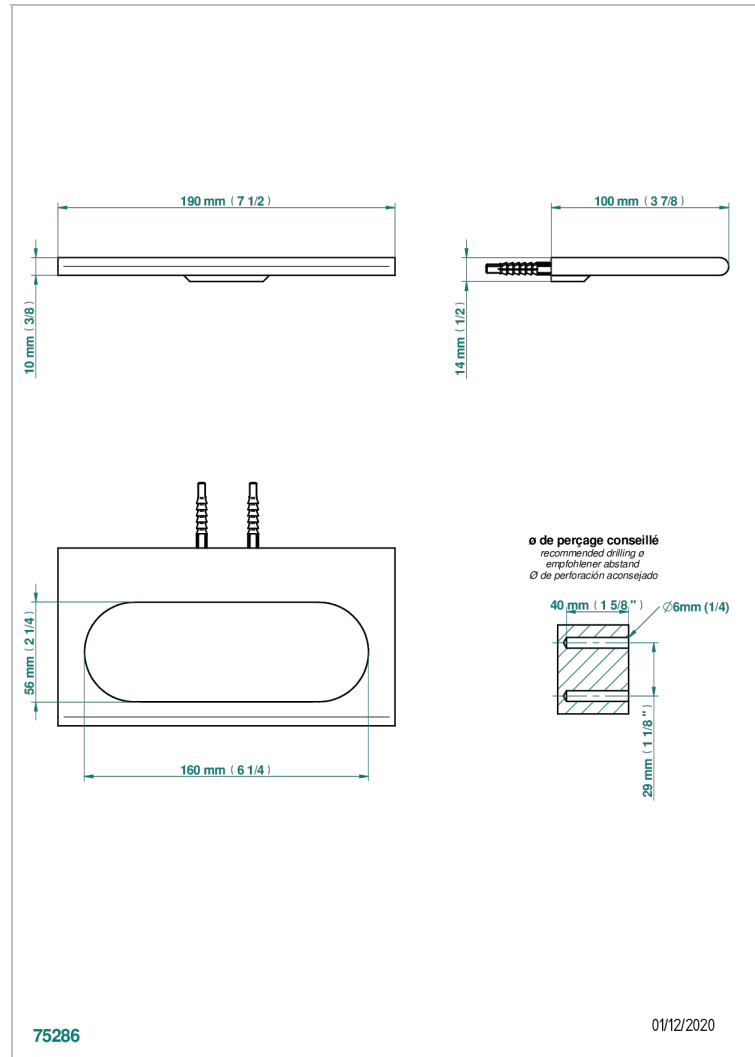

ICON-X TITANIUM

U7L-504N

Towel ring

THG[®]
PARIS

CHARACTERISTIC

- Icon-x titanium
- Towel ring

AVAILABLE FINITIONS

Black ceram - D30
Blush PVD - H62
Brass color PVD - H49
Brown bronze color PVD - F33
Chrome polished - A02
Gold color PVD - H52