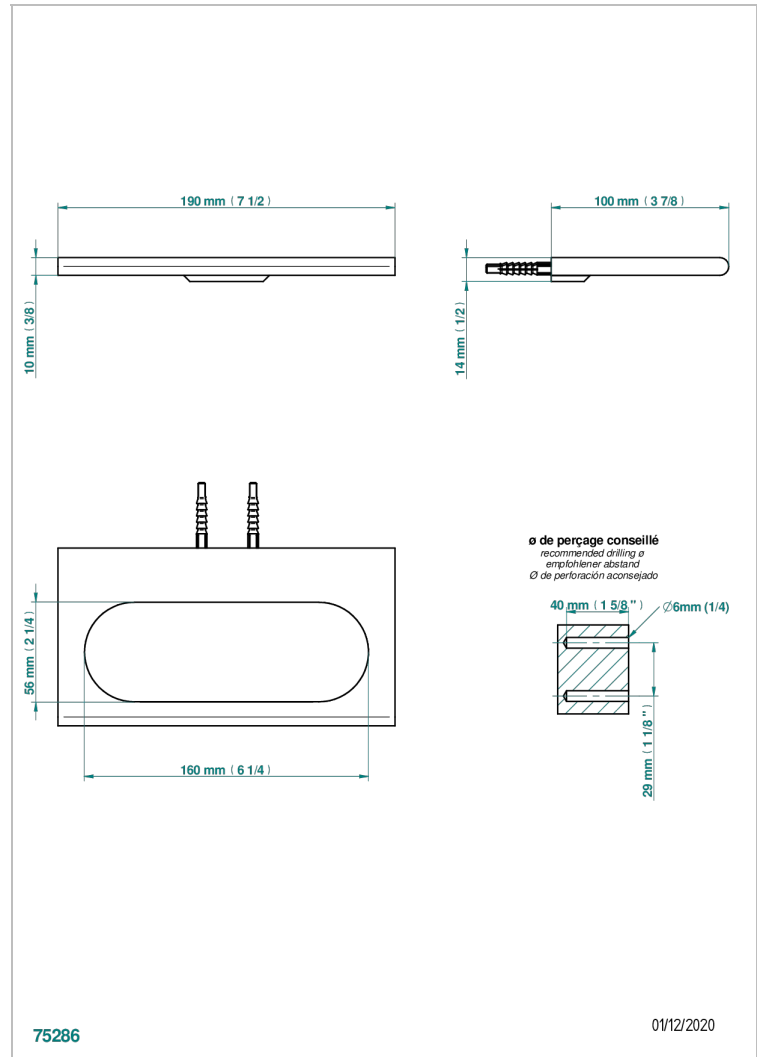

ICON-X TITANIUM

U7L-504N

Single towel ring

THG[®]
PARIS

CHARACTERISTIC

- Icon-x titanium
- Single towel ring

AVAILABLE FINITIONS

Antique nickel - H28
Black ceram - D30
Blush PVD - H62
Brass color PVD - H49
Brown bronze color PVD - F33
Gold color PVD - H52