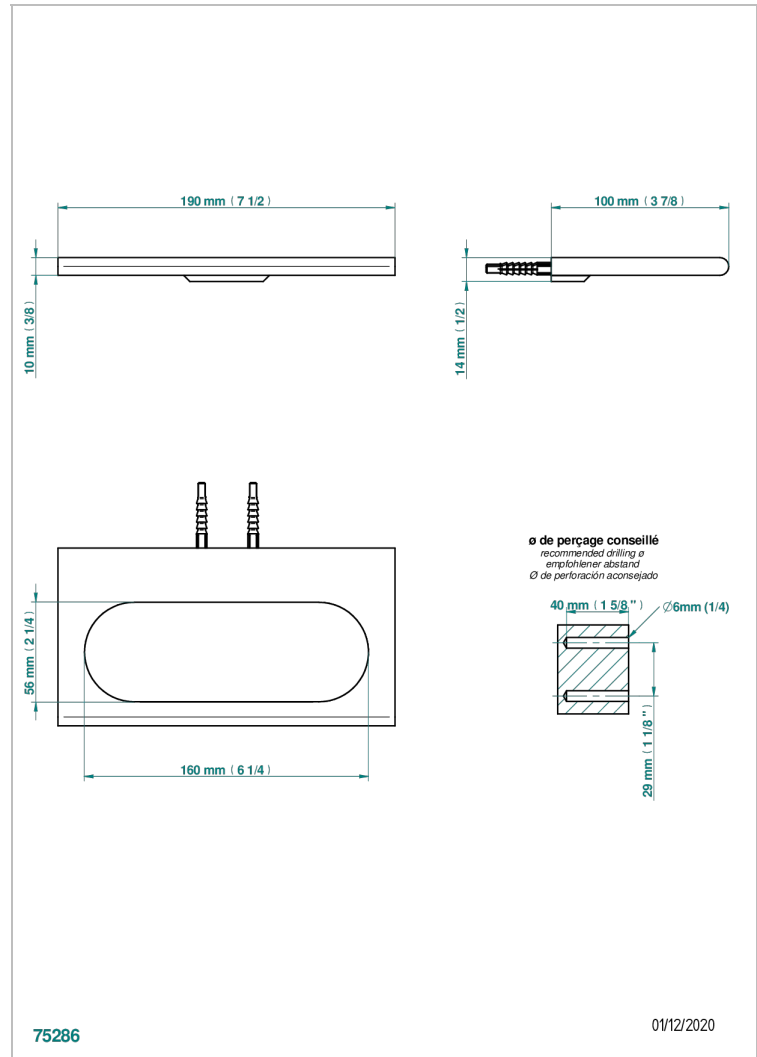

# ICON-X TITANIUM

U7L-504N

Single towel ring

THG<sup>®</sup>  
PARIS

## CHARACTERISTIC

- Icon-x titanium
- Single towel ring