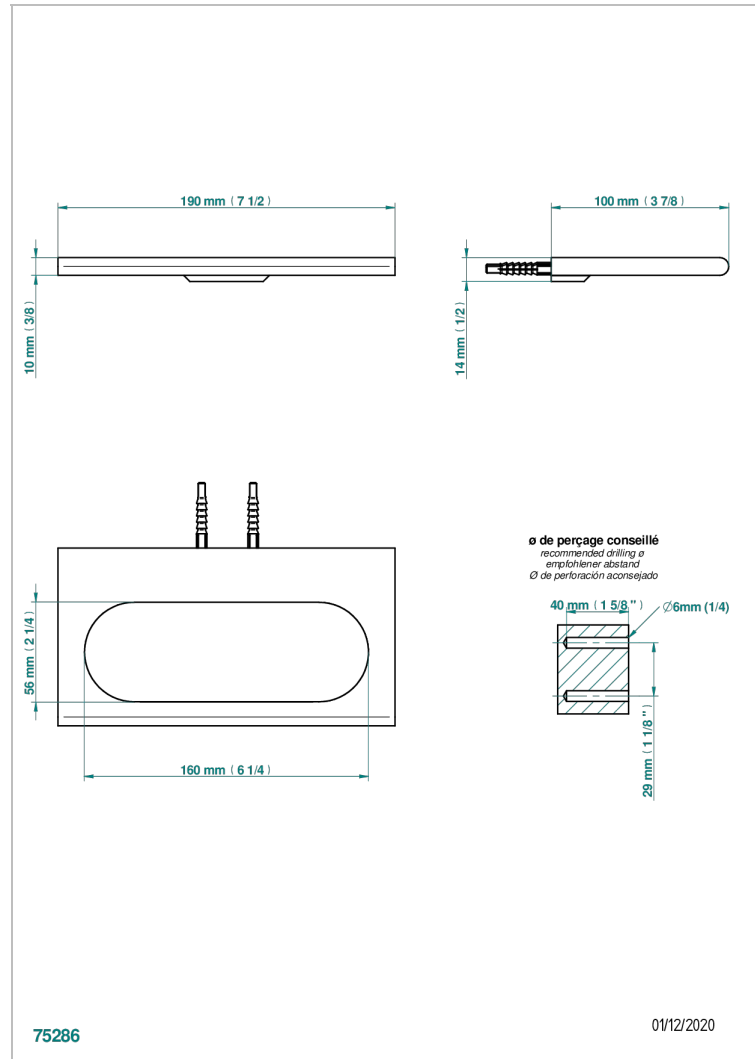

# ICON-X METAL INLAYS WITH LEVER

U7K-504N

Single towel ring

## CHARACTERISTIC

- Icon-x metal inlays with lever
- Single towel ring