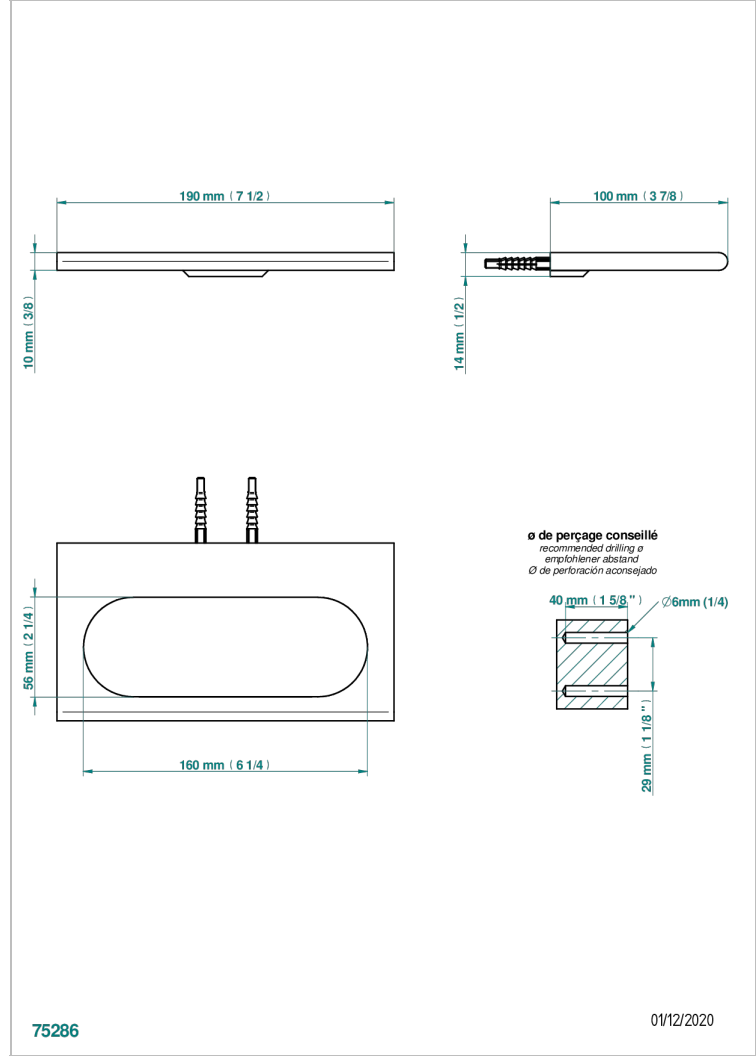

# ICON-X METAL INLAYS WITH LEVER

U7K-504N

Single towel ring

THG<sup>®</sup>  
PARIS

## CHARACTERISTIC

- Icon-x metal inlays with lever
- Single towel ring