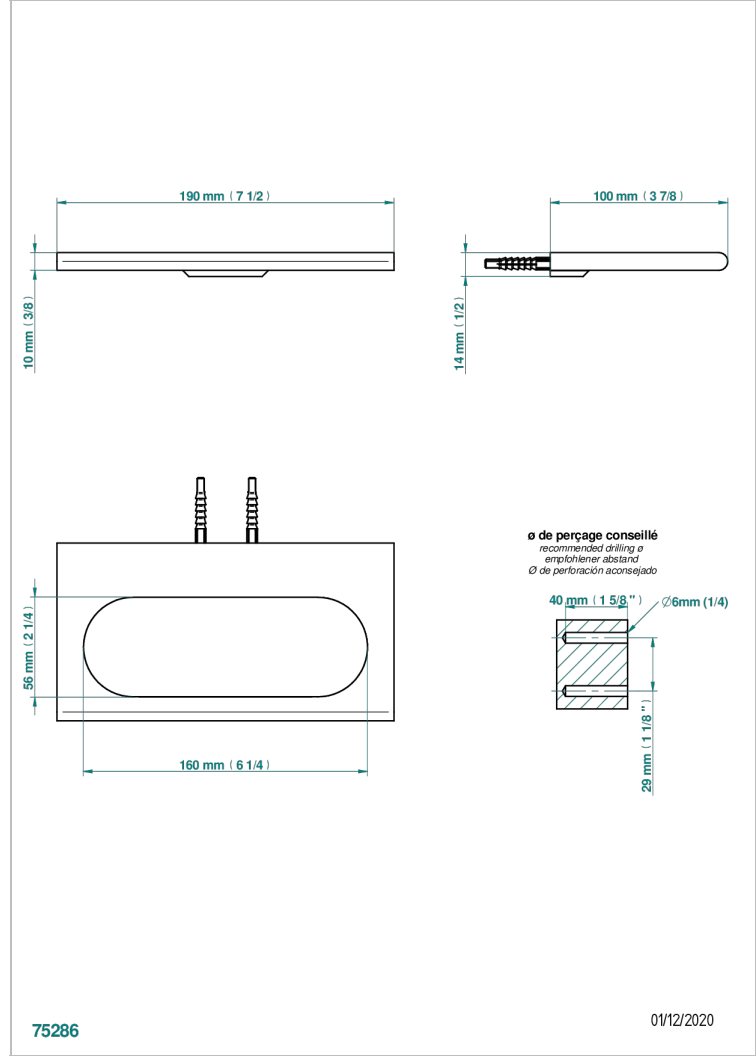

ICON-X METAL INLAYS WITH LEVER

U7K-504N

Single towel ring

THG[®]
PARIS

CHARACTERISTIC

- Icon-x metal inlays with lever
- Single towel ring

AVAILABLE FINITIONS

Antique nickel - H28
Black ceram - D30
Blush PVD - H62
Brass color PVD - H49
Brown bronze color PVD - F33
Gold color PVD - H52