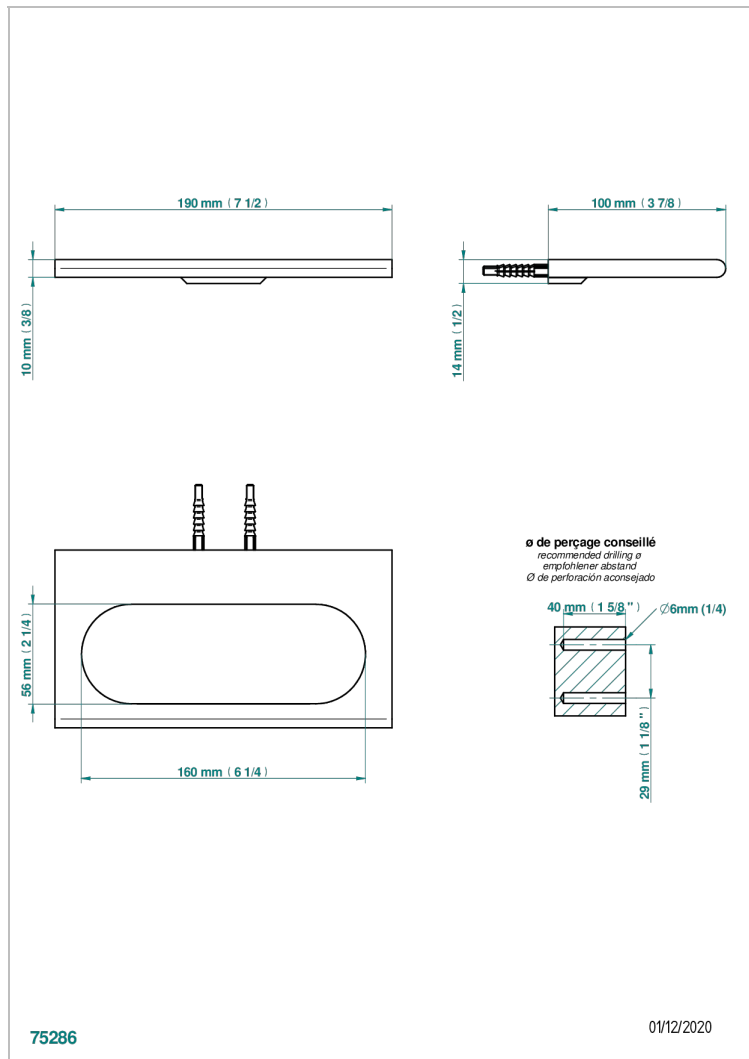

ICON-X METAL INLAYS WITH LEVER

U7K-504N

毛巾环

特色

- Icon-X Metal inlays with lever
- 毛巾环

可选饰面

Black ceram - D30
Blush PVD - H62
Graphite PVD - H64
Matt Umber PVD - H67
Matt blush PVD - H60
Matt graphite PVD - H65