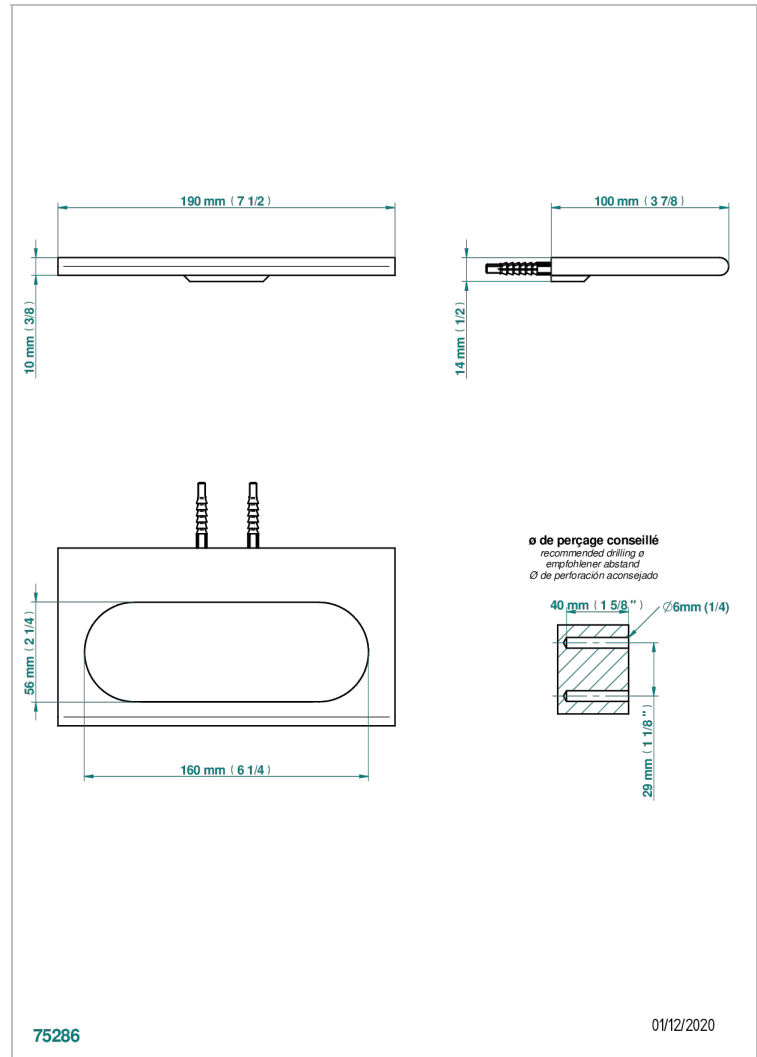

# ICON-X METAL INLAYS

U7J-504N

Towel ring

## CHARACTERISTIC

- Icon-x metal inlays
- Towel ring