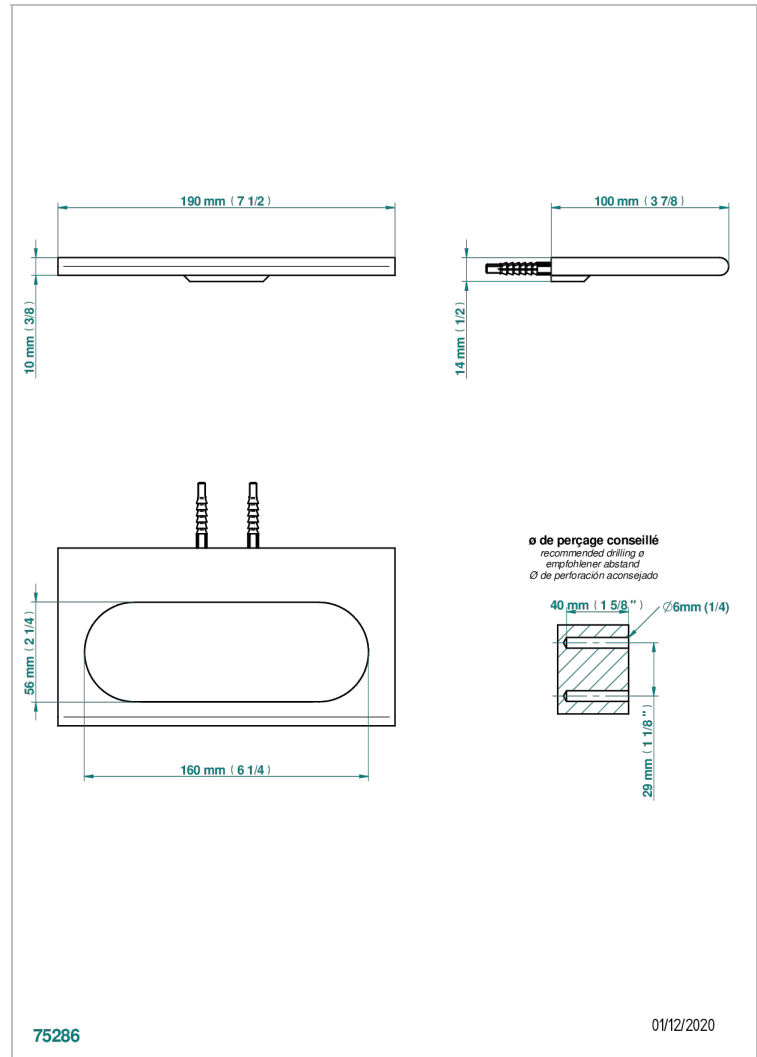

ICON-X METAL INLAYS

U7J-504N

Single towel ring

CHARACTERISTIC

- Icon-x metal inlays
- Single towel ring

AVAILABLE FINITIONS

Antique nickel - H28
Black ceram - D30
Blush PVD - H62
Brass color PVD - H49
Brown bronze color PVD - F33
Gold color PVD - H52