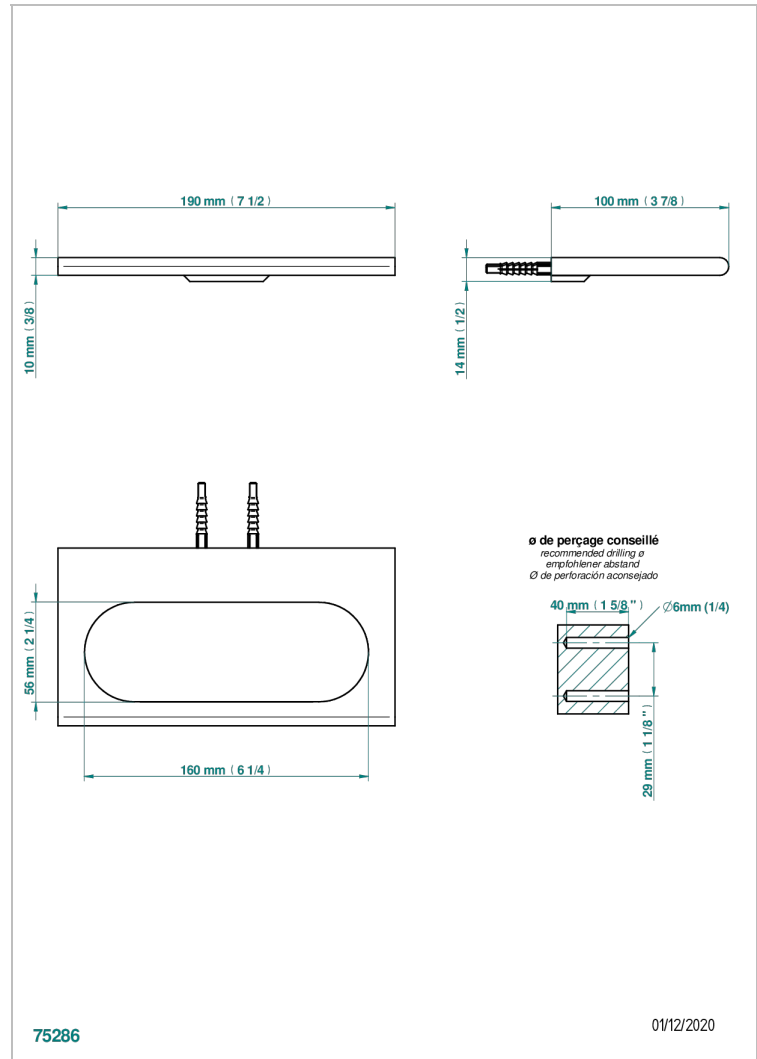

ICON-X METAL INLAYS

U7J-504N

Single towel ring

CHARACTERISTIC

- Icon-x metal inlays
- Single towel ring

AVAILABLE FINITIONS

Antique nickel - H28
Black ceram - D30
Blush PVD - H62
Brass color PVD - H49
Brown bronze color PVD - F33
Gold color PVD - H52