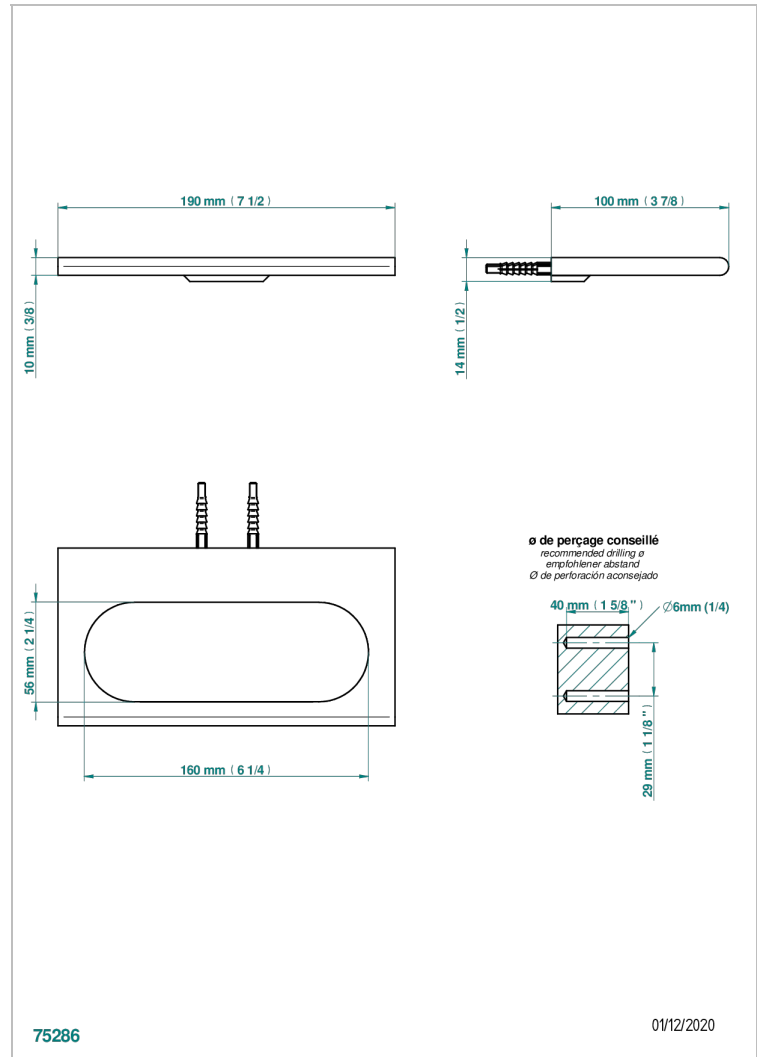

ICON-X WITH LEVER

U7H-504N

Single towel ring

CHARACTERISTIC

- Icon-x with lever
- Single towel ring

AVAILABLE FINITIONS

Antique nickel - H28
Black ceram - D30
Blush PVD - H62
Brass color PVD - H49
Brown bronze color PVD - F33
Gold color PVD - H52