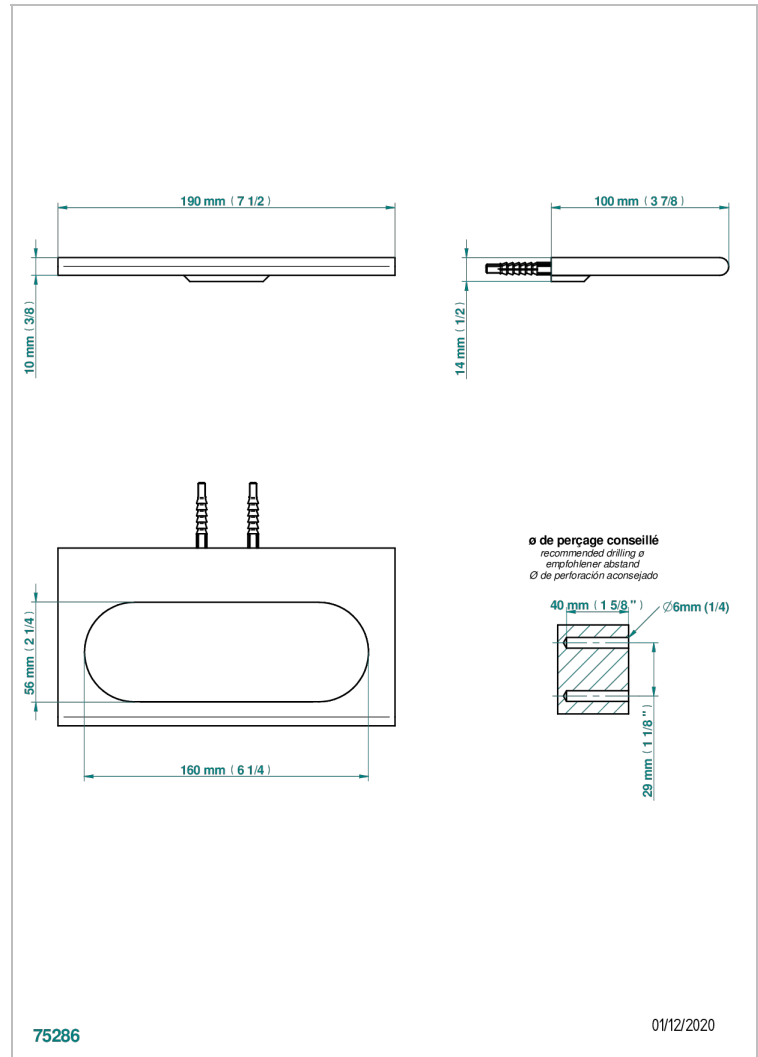

ICON-X WITH LEVER

U7H-504N

Single towel ring

THG[®]
PARIS

CHARACTERISTIC

- Icon-x with lever
- Single towel ring

AVAILABLE FINITIONS

Antique nickel - H28
Black ceram - D30
Blush PVD - H62
Brass color PVD - H49
Brown bronze color PVD - F33
Gold color PVD - H52