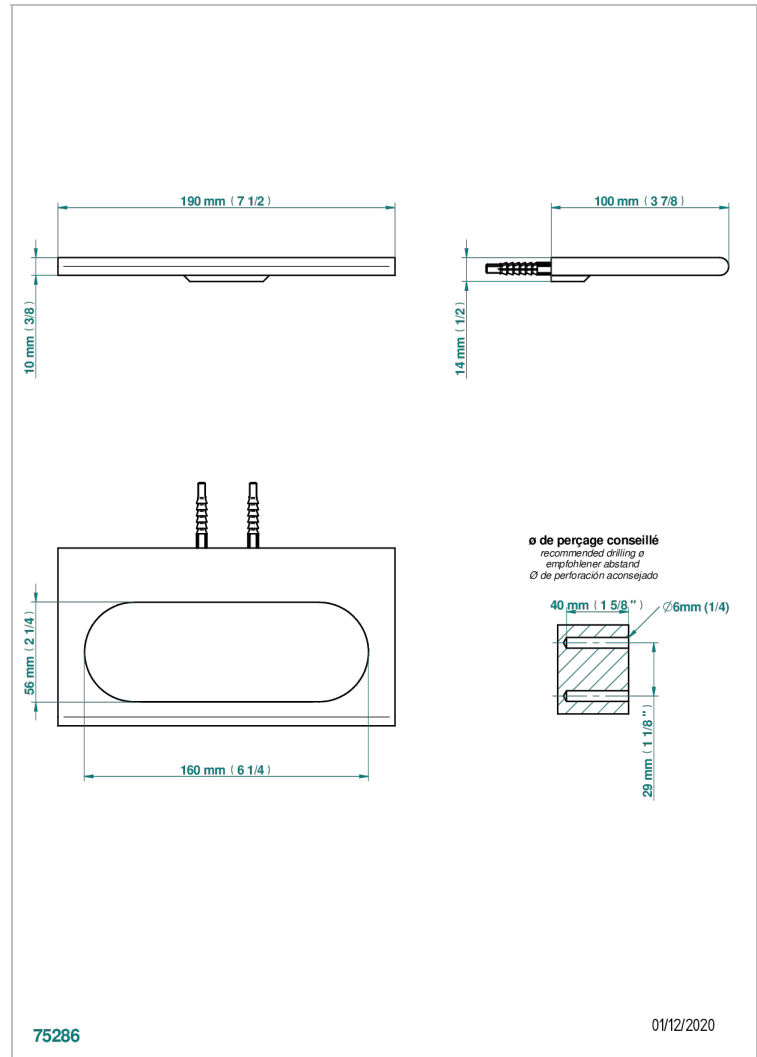

ICON-X WITH LEVER

U7H-504N

Single towel ring

THG[®]
PARIS

CHARACTERISTIC

- Icon-x with lever
- Single towel ring

AVAILABLE FINITIONS

Antique nickel - H28
Black ceram - D30
Blush PVD - H62
Brass color PVD - H49
Brown bronze color PVD - F33
Gold color PVD - H52