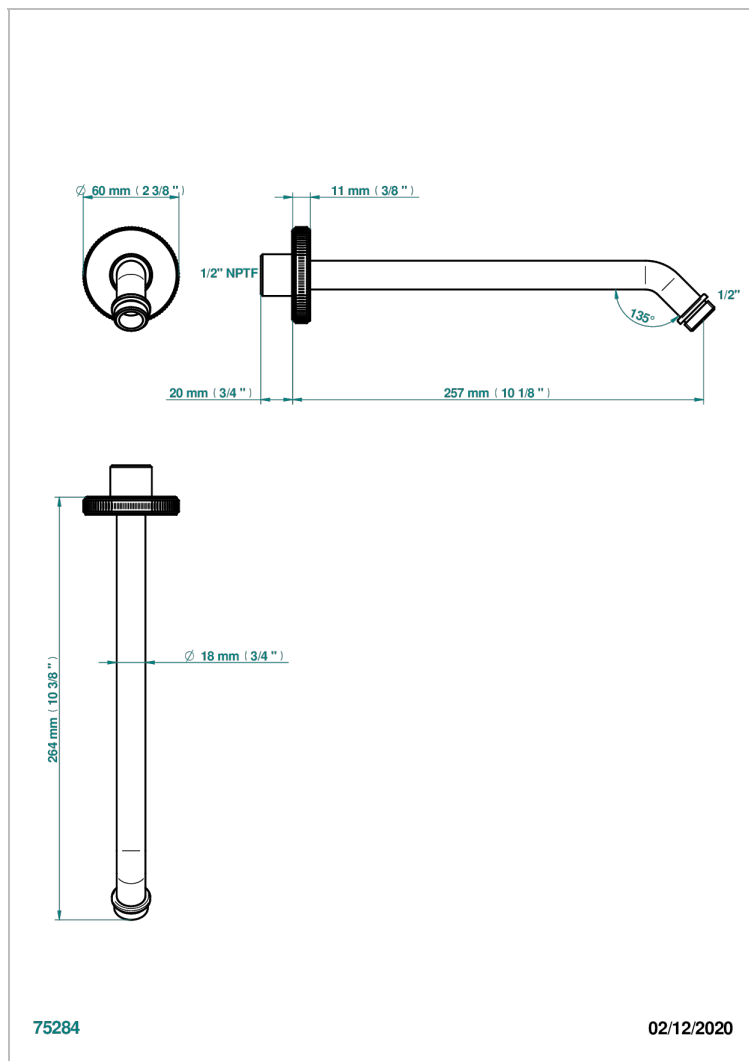

# HIRONDELLES PLATINUM STAMPED

A4K-84/US

Horizontal shower arm, 45°, lg: 10"

THG<sup>®</sup>  
PARIS

## CHARACTERISTIC

- Hironnelles Platinum stamped
- Horizontal shower arm, 45°, lg: 10"