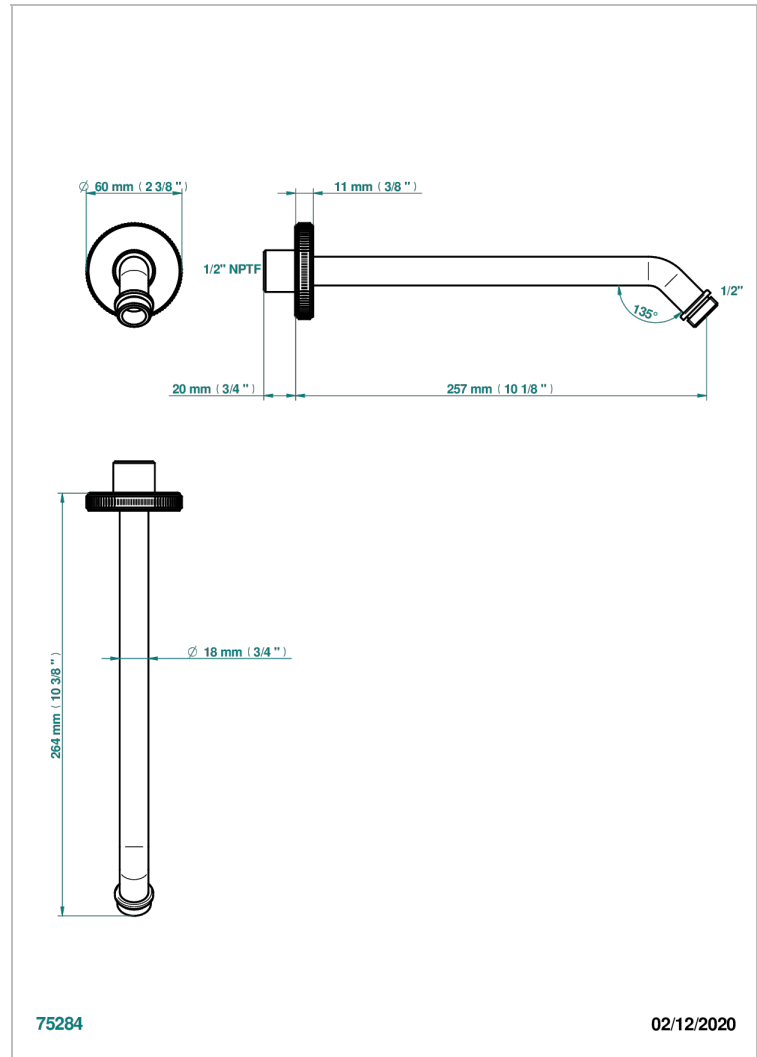

HIRONDELLES

A4J-84/US

Horizontal shower arm, 45°, lg: 10"

THG[®]
PARIS

CHARACTERISTIC

- Hironnelles
- Horizontal shower arm, 45°, lg: 10"

AVAILABLE FINITIONS

Black ceram - D30
Blush PVD - H62
Brass color PVD - H49
Brown bronze color PVD - F33
Chrome polished - A02
Copper antique matt, coated - H07