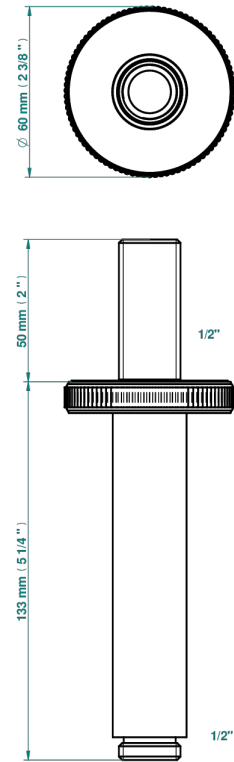

HIRONDELLES GOLD STAMPED

A4L-82V

Brausearm 1/2" zur Deckenmontage

THG[®]
PARIS

75276

23/03/2022

EIGENSCHAFTEN

- Hirondelles Gold stamped
- Brausearm 1/2" zur Deckenmontage

VERFÜGBARE OBERFLÄCHEN

Altnickel - H28
Blassgold - F30
Blassgold matt unlackiert - F31
Bronze hell - D01
Chrom - A02
Chrom matt - C02

Gold - F01
Gold matt - F07
Kupfer altrot matt lackiert - H07
Mattschwarz keramik - D30
Nickel matt - C01
Pvd blush - H62

Pvd blush matt - H60
Pvd bronze braun - F33
Pvd bronze braun matt - F34
Pvd gold - H52
Pvd gold matt - H53
Pvd graphite - H64

Pvd graphite matt - H65
Pvd messing - H49
Pvd messing matt - H50
Pvd nickel - H55
Pvd nickel matt - H56
Pvd umber - H66