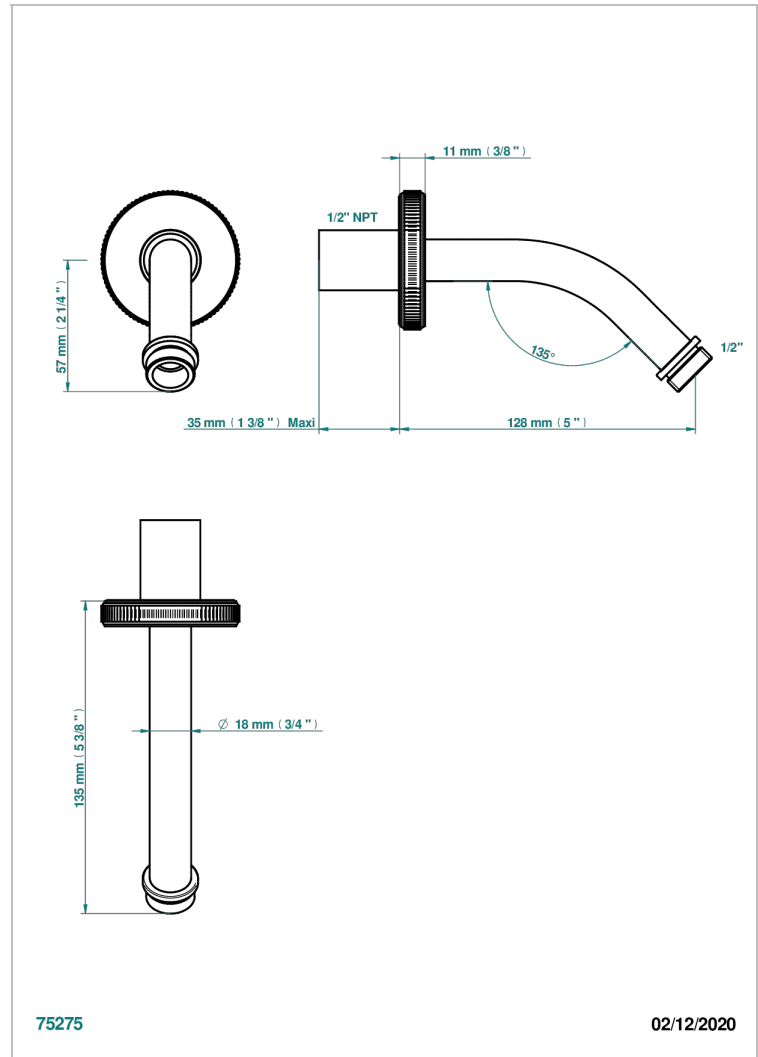

# HIRONDELLES GOLD STAMPED

A4L-82/US

Horizontal shower arm, 45° bend, 4 3/4" long

THG<sup>®</sup>  
PARIS

## CARACTERÍSTICAS

- Hironnelles Gold stamped
- Horizontal shower arm, 45° bend, 4 3/4" long