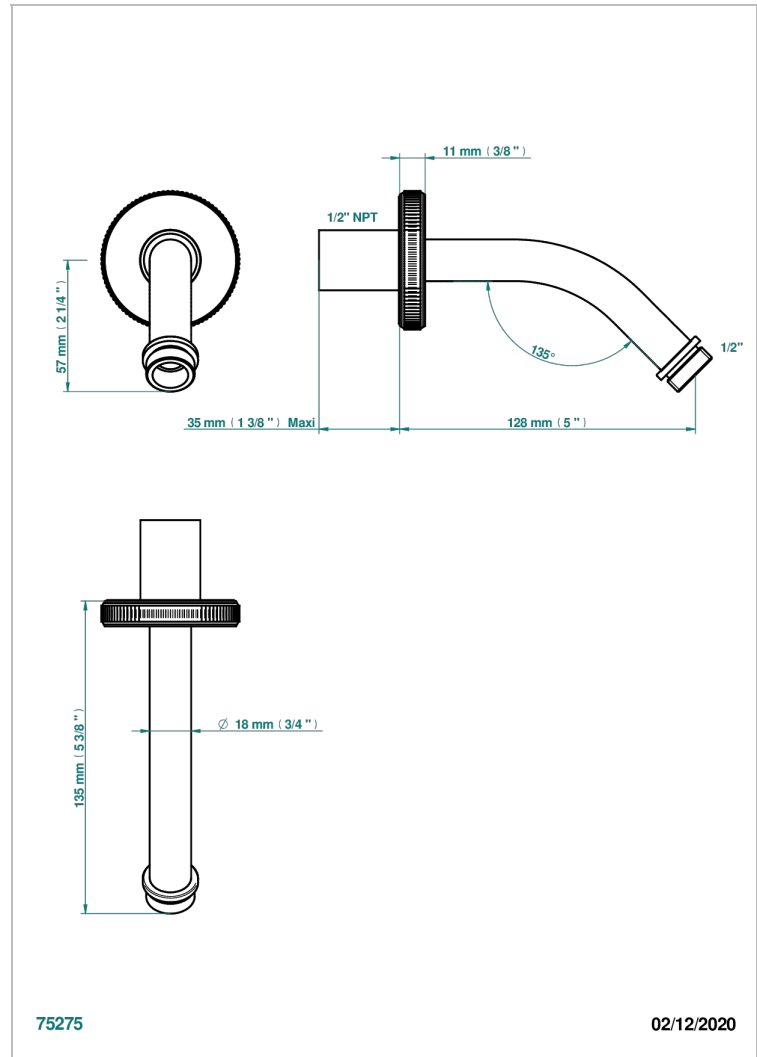

HIRONDELLES

A4J-82/US

Horizontal shower arm, 45°, lg: 4" 3/4

CHARACTERISTIC

- Hironnelles
- Horizontal shower arm, 45°, lg: 4" 3/4

AVAILABLE FINITIONS

Black ceram - D30
Blush PVD - H62
Brass color PVD - H49
Brown bronze color PVD - F33
Chrome polished - A02
Copper antique matt, coated - H07