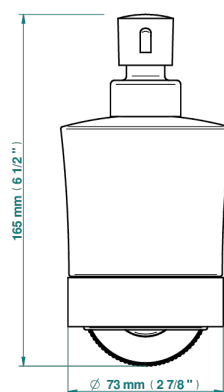

HIRONDELLES GOLD STAMPED

A4L-613

wall liquid soap dispenser

75273

01/12/2020

CHARACTERISTIC

- Hironnelles Gold stamped
- wall liquid soap dispenser

AVAILABLE FINITIONS

Black ceram - D30
Blush PVD - H62
Brass color PVD - H49
Brown bronze color PVD - F33
Chrome polished - A02
Copper antique matt, coated - H07

Gold color PVD - H52
Gold mat - F07
Gold polished - F01
Graphite PVD - H64
Light coated bronze - D01
Matt Umber PVD - H67

Matt blush PVD - H60
Matt brass color PVD - H50
Matt brown bronze color PVD - F34
Matt chrome (American satin) - C02
Matt gold color PVD - H53
Matt graphite PVD - H65

Matt nickel (American satin) - C01
Matt nickel color PVD - H56
Nickel antique / Sovereign - H28
Nickel color PVD - H55
Nickel polished - B01
Soft gold - F30

Soft matt gold - F31
Umber PVD - H66