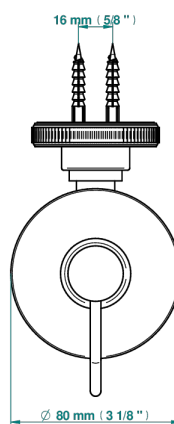

HIRONDELLES GOLD STAMPED

A4L-613

wall liquid soap dispenser

75273

01/12/2020

CHARACTERISTIC

- Hironnelles Gold stamped
- wall liquid soap dispenser

AVAILABLE FINITIONS

Black ceram - D30
Blush PVD - H62
Brass color PVD - H49
Brown bronze color PVD - F33
Chrome polished - A02
Copper antique matt, coated - H07

Gold color PVD - H52
Gold mat - F07
Gold polished - F01
Graphite PVD - H64
Light coated bronze - D01
Matt Umber PVD - H67

Matt blush PVD - H60
Matt brass color PVD - H50
Matt brown bronze color PVD - F34
Matt chrome (American satin) - C02
Matt gold color PVD - H53
Matt graphite PVD - H65

Matt nickel (American satin) - C01
Matt nickel color PVD - H56
Nickel antique / Sovereign - H28
Nickel color PVD - H55
Nickel polished - B01
Soft gold - F30

Soft matt gold - F31
Umber PVD - H66