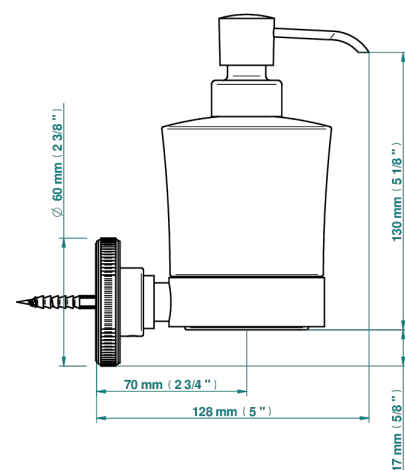

HIRONDELLES GOLD STAMPED

A4L-613

wall liquid soap dispenser

75273

01/12/2020

CHARACTERISTIC

- Hironnelles Gold stamped
- wall liquid soap dispenser

AVAILABLE FINITIONS

Black ceram - D30
Blush PVD - H62
Brass color PVD - H49
Brown bronze color PVD - F33
Chrome polished - A02
Copper antique matt, coated - H07

Gold color PVD - H52
Gold mat - F07
Gold polished - F01
Graphite PVD - H64
Light coated bronze - D01
Matt Umber PVD - H67

Matt blush PVD - H60
Matt brass color PVD - H50
Matt brown bronze color PVD - F34
Matt chrome (American satin) - C02
Matt gold color PVD - H53
Matt graphite PVD - H65

Matt nickel (American satin) - C01
Matt nickel color PVD - H56
Nickel antique / Sovereign - H28
Nickel color PVD - H55
Nickel polished - B01
Soft gold - F30

Soft matt gold - F31
Umber PVD - H66