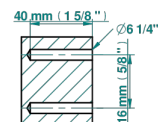

HIRONDELLES GOLD STAMPED

A4L-613

wall liquid soap dispenser

75273

01/12/2020

CHARACTERISTIC

- Hironnelles Gold stamped
- wall liquid soap dispenser

AVAILABLE FINITIONS

Black ceram - D30
Blush PVD - H62
Brass color PVD - H49
Brown bronze color PVD - F33
Chrome polished - A02
Copper antique matt, coated - H07

Gold color PVD - H52
Gold mat - F07
Gold polished - F01
Graphite PVD - H64
Light coated bronze - D01
Matt Umber PVD - H67

Matt blush PVD - H60
Matt brass color PVD - H50
Matt brown bronze color PVD - F34
Matt chrome (American satin) - C02
Matt gold color PVD - H53
Matt graphite PVD - H65

Matt nickel (American satin) - C01
Matt nickel color PVD - H56
Nickel antique / Sovereign - H28
Nickel color PVD - H55
Nickel polished - B01
Soft gold - F30

Soft matt gold - F31
Umber PVD - H66