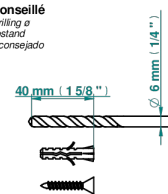

HIRONDELLES GOLD STAMPED

A4L-613

wall liquid soap dispenser

75273

01/12/2020

CHARACTERISTIC

- Hironnelles Gold stamped
- wall liquid soap dispenser

AVAILABLE FINITIONS

Black ceram - D30
Blush PVD - H62
Brass color PVD - H49
Brown bronze color PVD - F33
Chrome polished - A02
Copper antique matt, coated - H07

Gold color PVD - H52
Gold mat - F07
Gold polished - F01
Graphite PVD - H64
Light coated bronze - D01
Matt Umber PVD - H67

Matt blush PVD - H60
Matt brass color PVD - H50
Matt brown bronze color PVD - F34
Matt chrome (American satin) - C02
Matt gold color PVD - H53
Matt graphite PVD - H65

Matt nickel (American satin) - C01
Matt nickel color PVD - H56
Nickel antique / Sovereign - H28
Nickel color PVD - H55
Nickel polished - B01
Soft gold - F30

Soft matt gold - F31
Umber PVD - H66