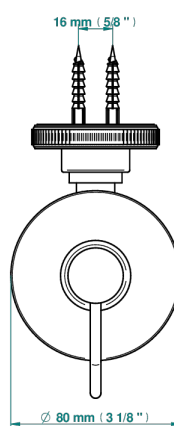

HIRONDELLES PLATINUM STAMPED

A4K-613

wall liquid soap dispenser

75273

01/12/2020

CHARACTERISTIC

- Hironnelles Platinum stamped
- wall liquid soap dispenser

AVAILABLE FINITIONS

Black ceram - D30
Blush PVD - H62
Brass color PVD - H49
Brown bronze color PVD - F33
Chrome polished - A02
Copper antique matt, coated - H07

Gold color PVD - H52
Gold mat - F07
Gold polished - F01
Graphite PVD - H64
Light coated bronze - D01
Matt Umber PVD - H67

Matt blush PVD - H60
Matt brass color PVD - H50
Matt brown bronze color PVD - F34
Matt chrome (American satin) - C02
Matt gold color PVD - H53
Matt graphite PVD - H65

Matt nickel (American satin) - C01
Matt nickel color PVD - H56
Nickel antique / Sovereign - H28
Nickel color PVD - H55
Nickel polished - B01
Soft gold - F30

Soft matt gold - F31
Umber PVD - H66