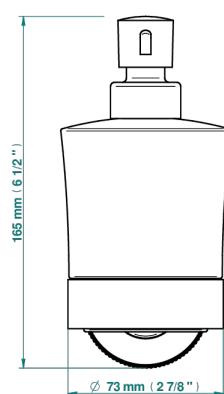

HIRONDELLES PLATINUM STAMPED

A4K-613

wall liquid soap dispenser

75273

01/12/2020

CHARACTERISTIC

- Hironnelles Platinum stamped
- wall liquid soap dispenser

AVAILABLE FINITIONS

Black ceram - D30
Blush PVD - H62
Brass color PVD - H49
Brown bronze color PVD - F33
Chrome polished - A02
Copper antique matt, coated - H07

Gold color PVD - H52
Gold mat - F07
Gold polished - F01
Graphite PVD - H64
Light coated bronze - D01
Matt Umber PVD - H67

Matt blush PVD - H60
Matt brass color PVD - H50
Matt brown bronze color PVD - F34
Matt chrome (American satin) - C02
Matt gold color PVD - H53
Matt graphite PVD - H65

Matt nickel (American satin) - C01
Matt nickel color PVD - H56
Nickel antique / Sovereign - H28
Nickel color PVD - H55
Nickel polished - B01
Soft gold - F30

Soft matt gold - F31
Umber PVD - H66