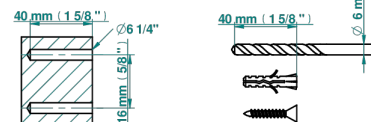

HIRONDELLES PLATINUM STAMPED

A4K-613

wall liquid soap dispenser

75273

01/12/2020

CHARACTERISTIC

- Hironnelles Platinum stamped
- wall liquid soap dispenser

AVAILABLE FINITIONS

Black ceram - D30
Blush PVD - H62
Brass color PVD - H49
Brown bronze color PVD - F33
Chrome polished - A02
Copper antique matt, coated - H07

Gold color PVD - H52
Gold mat - F07
Gold polished - F01
Graphite PVD - H64
Light coated bronze - D01
Matt Umber PVD - H67

Matt blush PVD - H60
Matt brass color PVD - H50
Matt brown bronze color PVD - F34
Matt chrome (American satin) - C02
Matt gold color PVD - H53
Matt graphite PVD - H65

Matt nickel (American satin) - C01
Matt nickel color PVD - H56
Nickel antique / Sovereign - H28
Nickel color PVD - H55
Nickel polished - B01
Soft gold - F30

Soft matt gold - F31
Umber PVD - H66