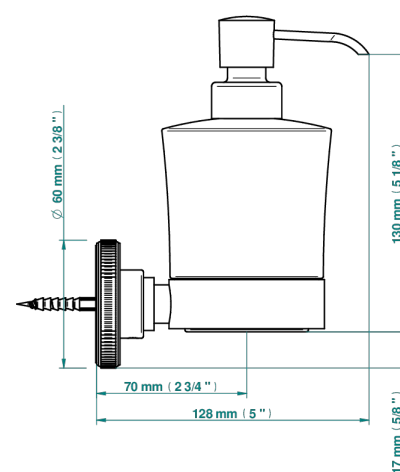

HIRONDELLES PLATINUM STAMPED

A4K-613

wall liquid soap dispenser

75273

01/12/2020

CHARACTERISTIC

- Hironnelles Platinum stamped
- wall liquid soap dispenser

AVAILABLE FINITIONS

Black ceram - D30
Blush PVD - H62
Brass color PVD - H49
Brown bronze color PVD - F33
Chrome polished - A02
Copper antique matt, coated - H07

Gold color PVD - H52
Gold mat - F07
Gold polished - F01
Graphite PVD - H64
Light coated bronze - D01
Matt Umber PVD - H67

Matt blush PVD - H60
Matt brass color PVD - H50
Matt brown bronze color PVD - F34
Matt chrome (American satin) - C02
Matt gold color PVD - H53
Matt graphite PVD - H65

Matt nickel (American satin) - C01
Matt nickel color PVD - H56
Nickel antique / Sovereign - H28
Nickel color PVD - H55
Nickel polished - B01
Soft gold - F30

Soft matt gold - F31
Umber PVD - H66