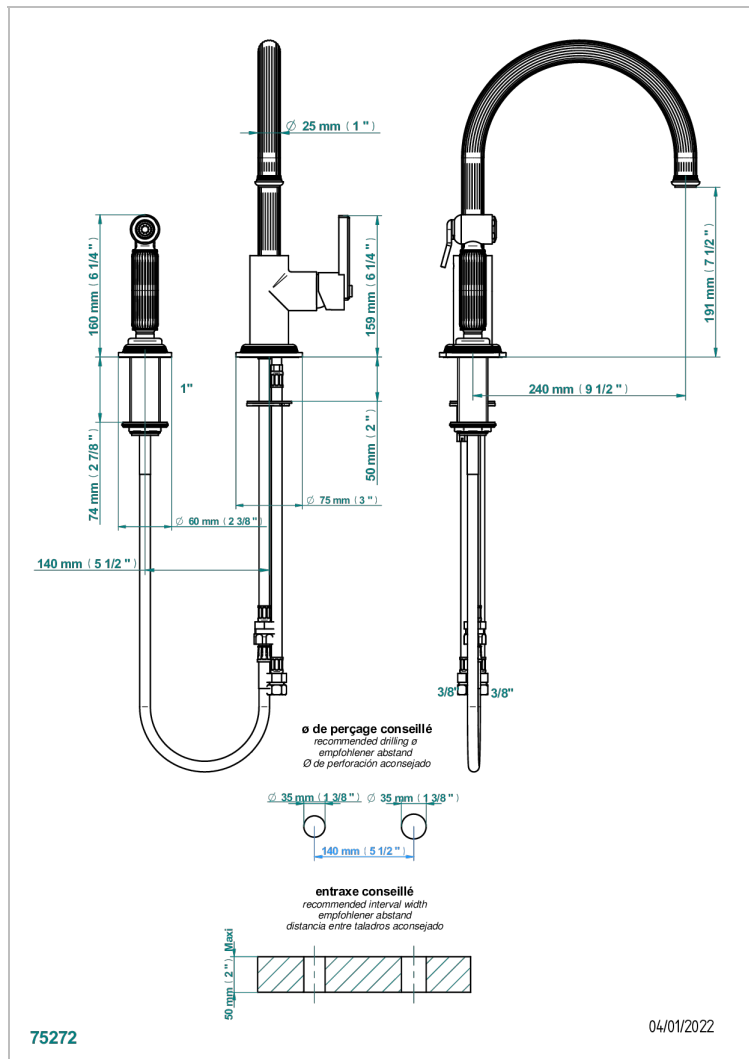

# GRAND CENTRAL METAL WITH LEVER

U9L-6181N/D

THG<sup>®</sup>  
PARIS

Single lever sink mixer with swivel spout and side spray

## CHARACTERISTIC

- Grand central Metal with lever
- Single lever sink mixer with swivel spout and side spray

## AVAILABLE FINITIONS

Antique nickel - H28  
Black ceram - D30  
Blush PVD - H62  
Brass color PVD - H49  
Brown bronze color PVD - F33  
Gold color PVD - H52

Graphite PVD - H64  
Lacquered light bronze - D01  
Matt Umber PVD - H67  
Matt blush PVD - H60  
Matt brass color PVD - H50  
Matt brown bronze color PVD - F34