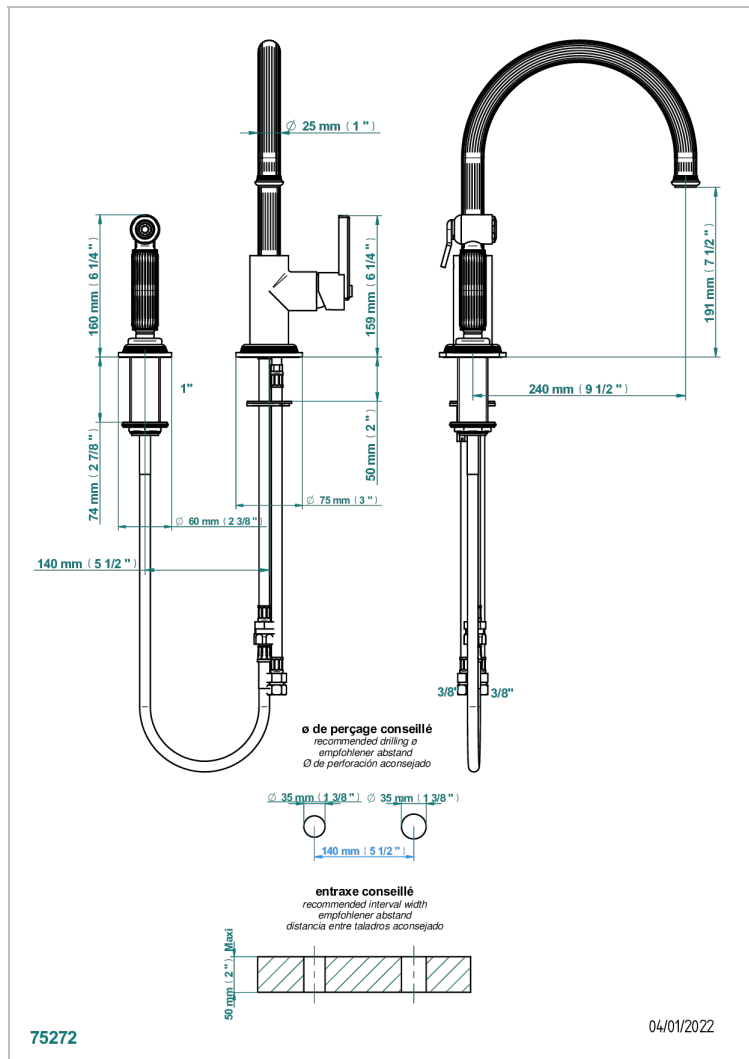

GRAND CENTRAL METAL WITH LEVER

U9L-6181N/D

THG
PARIS

Single lever sink mixer with swivel spout and side spray

CHARACTERISTIC

- Grand central Metal with lever
- Single lever sink mixer with swivel spout and side spray

AVAILABLE FINITIONS

Antique nickel - H28
Black ceram - D30
Blush PVD - H62
Brass color PVD - H49
Brown bronze color PVD - F33
Gold color PVD - H52

Graphite PVD - H64
Lacquered light bronze - D01
Matt Umber PVD - H67
Matt blush PVD - H60
Matt brass color PVD - H50
Matt brown bronze color PVD - F34