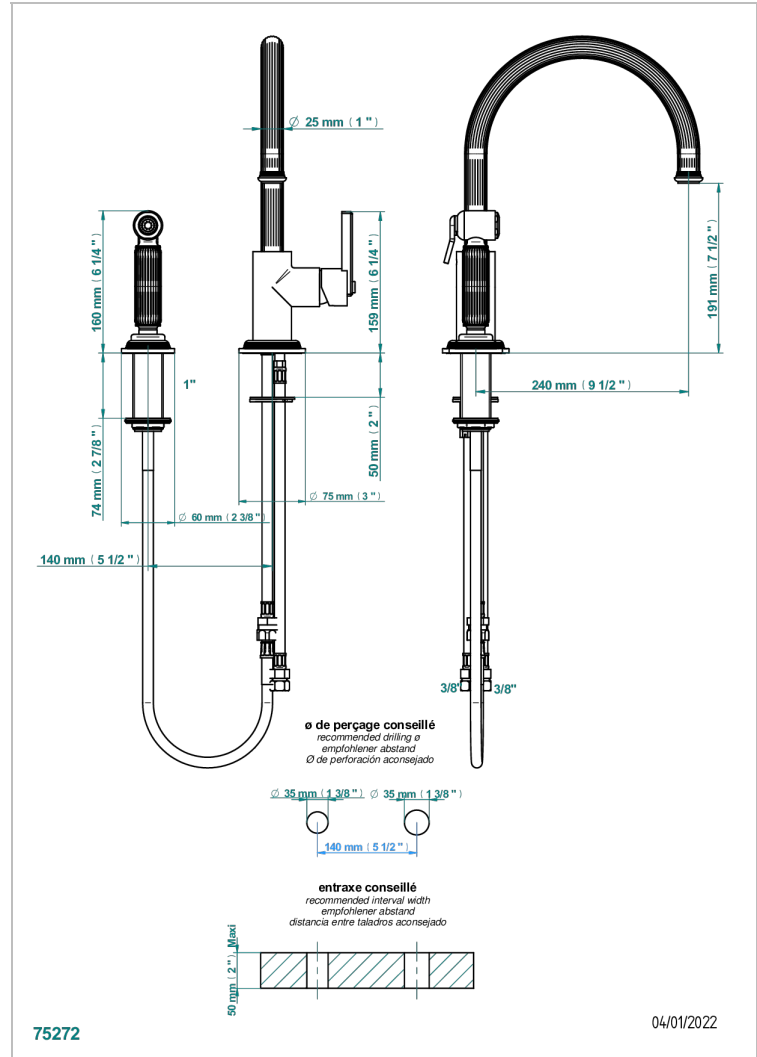

GRAND CENTRAL METAL

U9K-6181N/D

Single lever sink mixer with swivel spout and side spray

CHARACTERISTIC

- Grand central Metal
- Single lever sink mixer with swivel spout and side spray

AVAILABLE FINITIONS

Antique nickel - H28
Black ceram - D30
Blush PVD - H62
Brass color PVD - H49
Brown bronze color PVD - F33
Gold color PVD - H52

Graphite PVD - H64
Lacquered light bronze - D01
Matt Umber PVD - H67
Matt blush PVD - H60
Matt brass color PVD - H50
Matt brown bronze color PVD - F34

Matt chrome - C02
Matt gold - F07
Matt gold color PVD - H53
Matt graphite PVD - H65
Matt nickel (color finish) - C01
Matt nickel color PVD - H56

Natural smoked Brass - A13
Nickel color PVD - H55
Polished chrome (color finish) - A02
Polished chrome with gold inlay - GA1
Polished gold (color finish) - F01
Polished nickel - B01

Soft gold - F30
Soft matt gold - F31
Umber PVD - H66
Varnished matt antique red copper (color finish) - H07