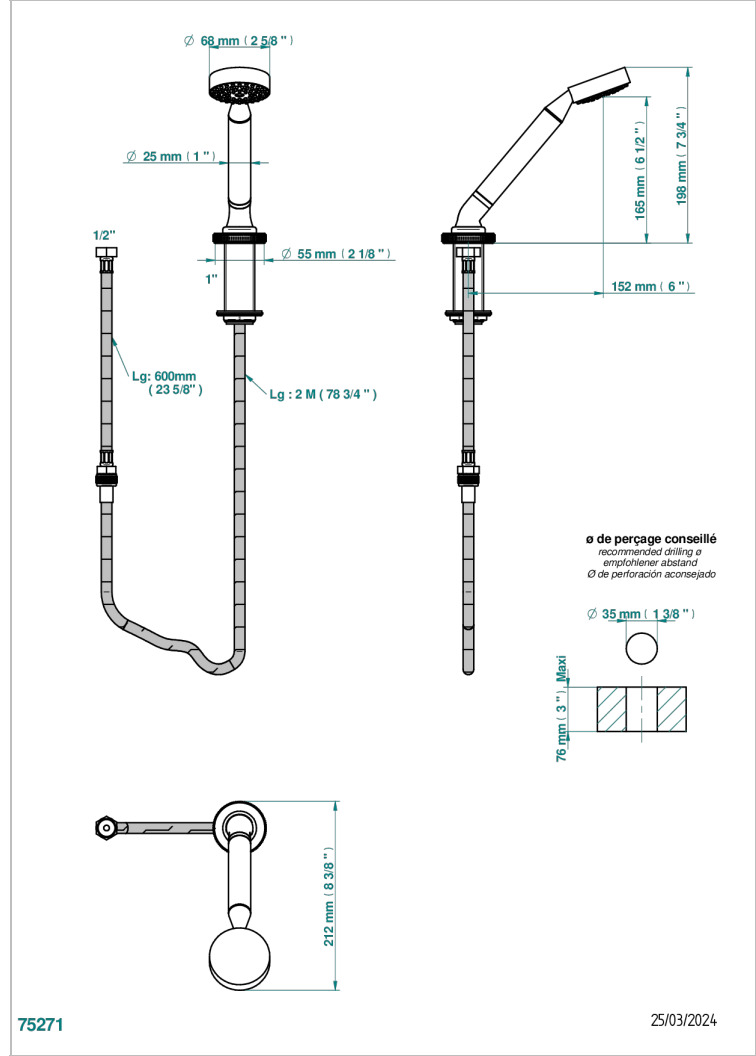

HIRONDELLES GOLD STAMPED

A4L-60A

Deck mounted hand shower, with hose

THG[®]
PARIS

CHARACTERISTIC

- ACS : 20ACCLY558

STANDARDS

AVAILABLE FINITIONS