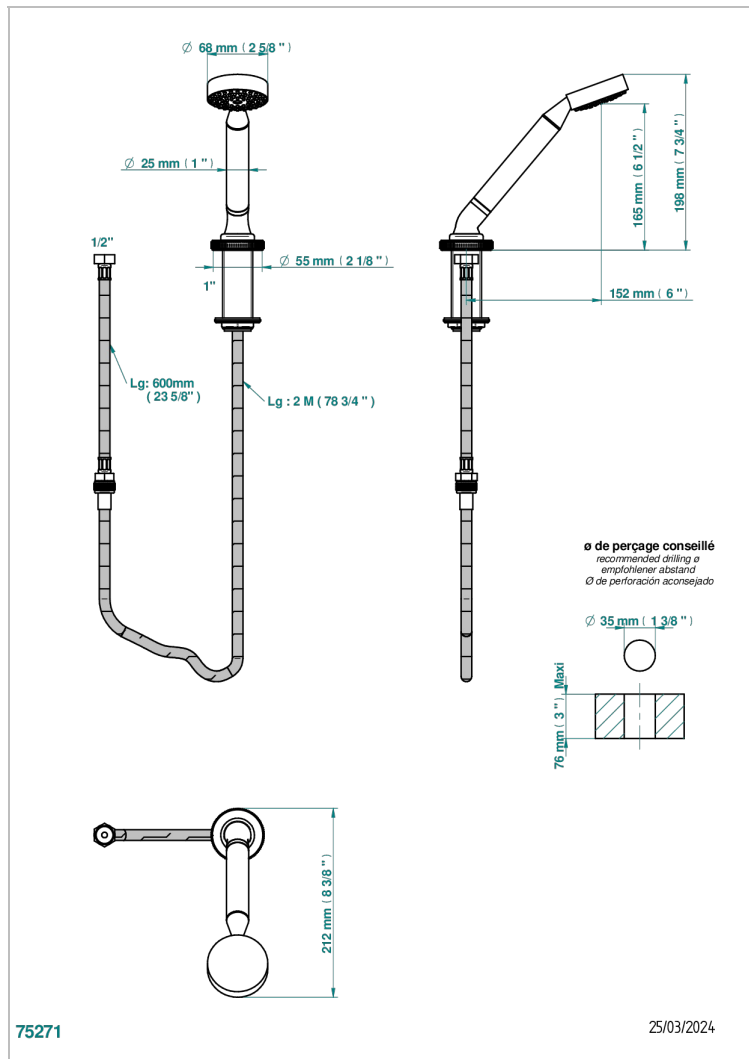

HIRONDELLES GOLD STAMPED

A4L-60A

Rim mounted stylised handshower, 2 m hose and angle rest

CHARACTERISTIC

- ACS : 20ACCLY558

STANDARDS

AVAILABLE FINITIONS

Antique nickel - H28
Black ceram - D30
Blush PVD - H62
Brass color PVD - H49
Brown bronze color PVD - F33
Gold color PVD - H52

Graphite PVD - H64
Lacquered light bronze - D01
Matt Umber PVD - H67
Matt blush PVD - H60
Matt brass color PVD - H50
Matt brown bronze color PVD - F34

Matt chrome - C02
Matt gold - F07
Matt gold color PVD - H53
Matt graphite PVD - H65
Matt nickel (color finish) - C01
Matt nickel color PVD - H56

Nickel color PVD - H55
Polished chrome (color finish) - A02
Polished gold (color finish) - F01
Polished nickel - B01
Soft gold - F30
Soft matt gold - F31

Umber PVD - H66
Varnished matt antique red copper (color finish) - H07