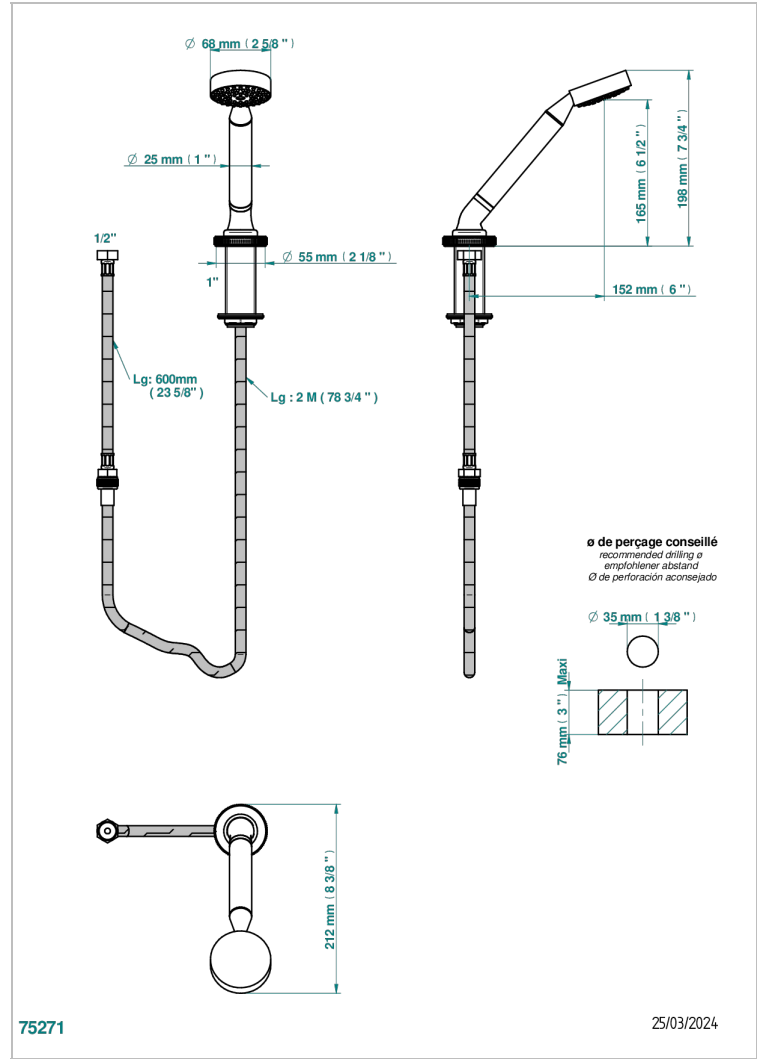

# HIRONDELLES PLATINUM STAMPED

A4K-60A

Deck mounted hand shower, with hose

## CHARACTERISTIC

- ACS : 20ACCLY558