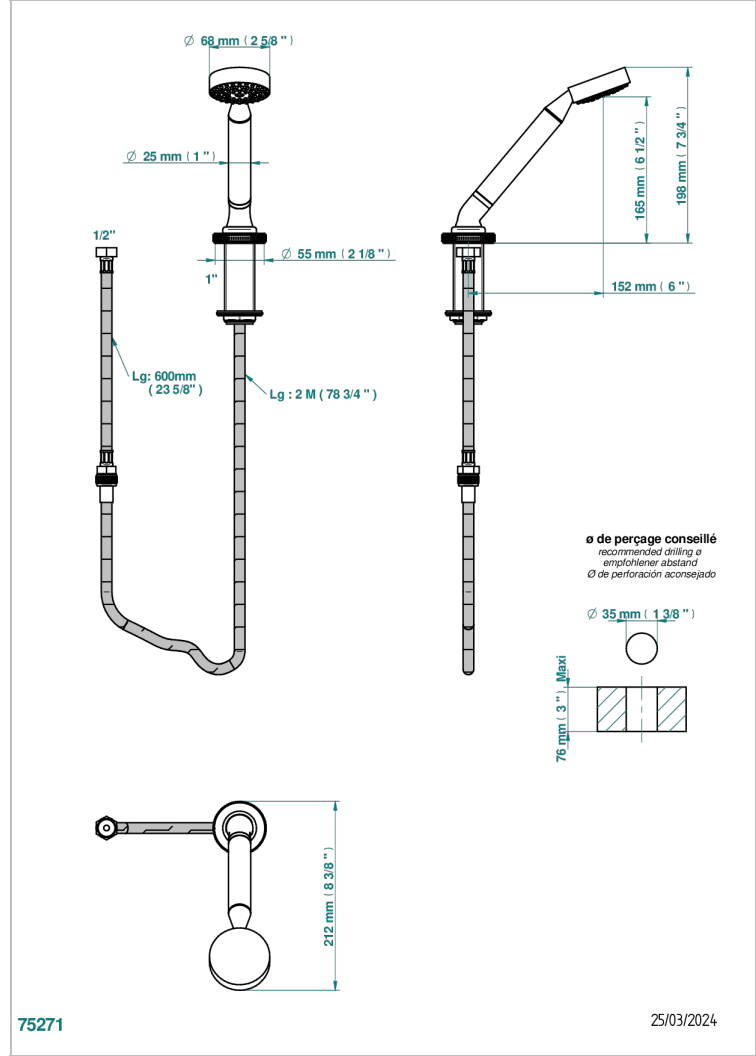

# HIRONDELLES

A4J-60A

Deck mounted hand shower, with hose

## CHARACTERISTIC

- ACS : 20ACCLY558