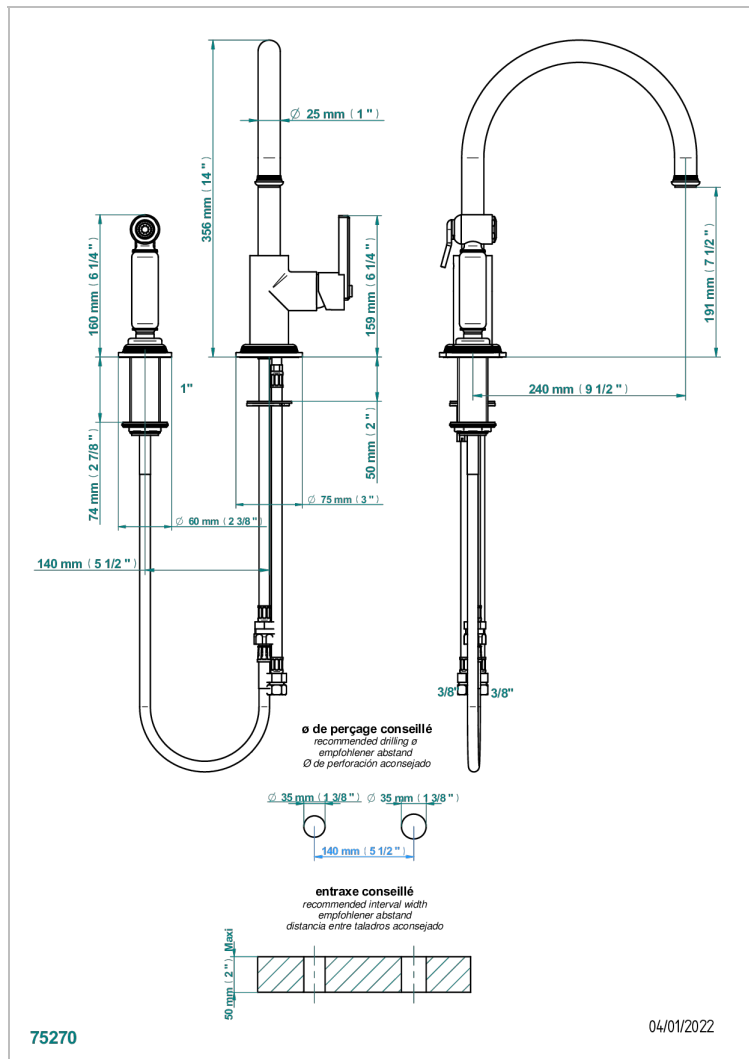

# WEST COAST METAL WITH LEVER

U9B-6181N/D

Single lever sink mixer with swivel spout and side spray

## CHARACTERISTIC

- West Coast Metal with lever
- Single lever sink mixer with swivel spout and side spray

## AVAILABLE FINITIONS

Antique nickel - H28  
Black ceram - D30  
Blush PVD - H62  
Brass color PVD - H49  
Brown bronze color PVD - F33  
Gold color PVD - H52

Graphite PVD - H64  
Lacquered light bronze - D01  
Matt Umber PVD - H67  
Matt blush PVD - H60  
Matt brass color PVD - H50  
Matt brown bronze color PVD - F34