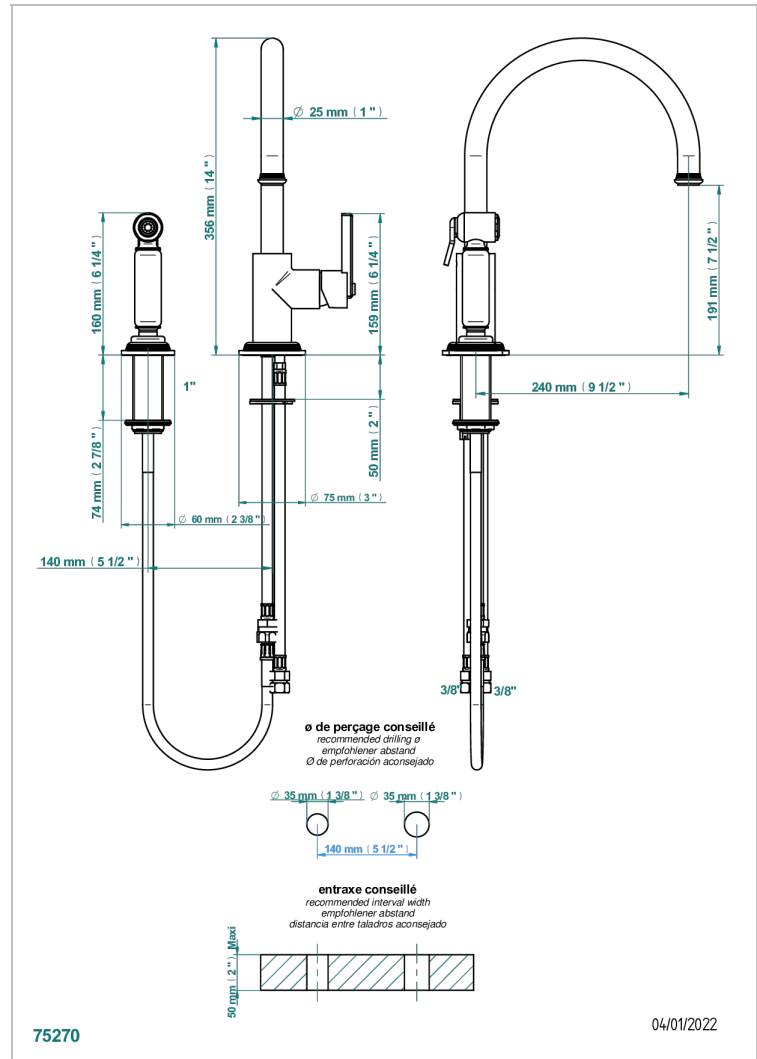

WEST COAST METAL WITH LEVER

U9B-6181N/D

THG[®]
PARIS

Single lever sink mixer with swivel spout and side spray

CHARACTERISTIC

- West Coast Metal with lever
- Single lever sink mixer with swivel spout and side spray

AVAILABLE FINITIONS

Antique nickel - H28
Black ceram - D30
Blush PVD - H62
Brass color PVD - H49
Brown bronze color PVD - F33
Gold color PVD - H52

Graphite PVD - H64
Lacquered light bronze - D01
Matt Umber PVD - H67
Matt blush PVD - H60
Matt brass color PVD - H50
Matt brown bronze color PVD - F34