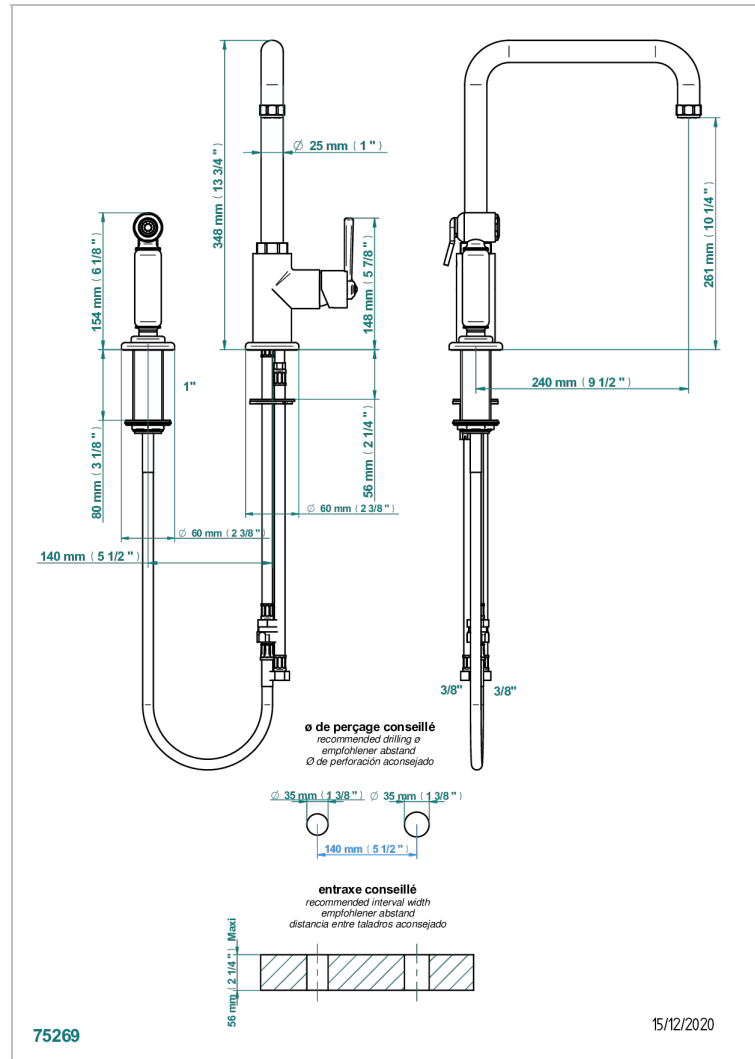

# SAINT-GERMAIN WITH LEVER

G7D-6181N/D

Single lever sink mixer with swivel spout and side spray

## CHARACTERISTIC

- Saint-germain with lever
- Single lever sink mixer with swivel spout and side spray

## AVAILABLE FINITIONS

Antique nickel - H28  
Black ceram - D30  
Blush PVD - H62  
Brass color PVD - H49  
Brown bronze color PVD - F33  
Gold color PVD - H52

Graphite PVD - H64  
Lacquered light bronze - D01  
Matt Umber PVD - H67  
Matt blush PVD - H60  
Matt brass color PVD - H50  
Matt brown bronze color PVD - F34