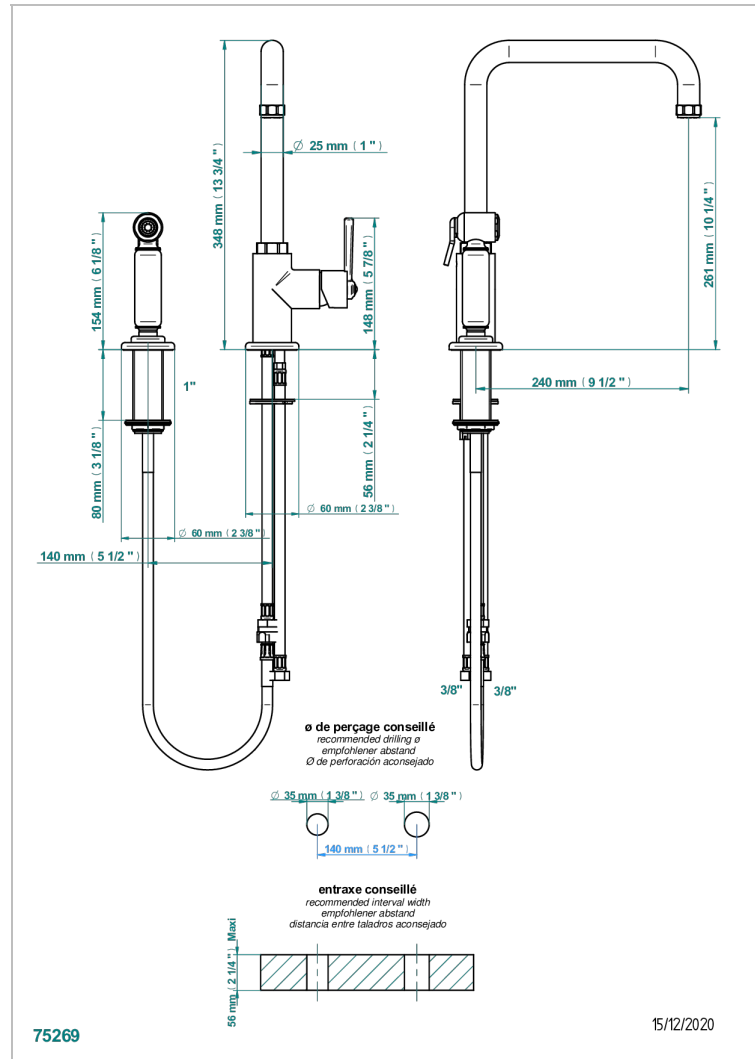

SAINT-GERMAIN WITH LEVER

G7D-6181N/D

Single lever sink mixer with swivel spout and side spray

CHARACTERISTIC

- Saint-germain with lever
- Single lever sink mixer with swivel spout and side spray

AVAILABLE FINITIONS

Antique nickel - H28
Black ceram - D30
Blush PVD - H62
Brass color PVD - H49
Brown bronze color PVD - F33
Gold color PVD - H52

Graphite PVD - H64
Lacquered light bronze - D01
Matt Umber PVD - H67
Matt blush PVD - H60
Matt brass color PVD - H50
Matt brown bronze color PVD - F34